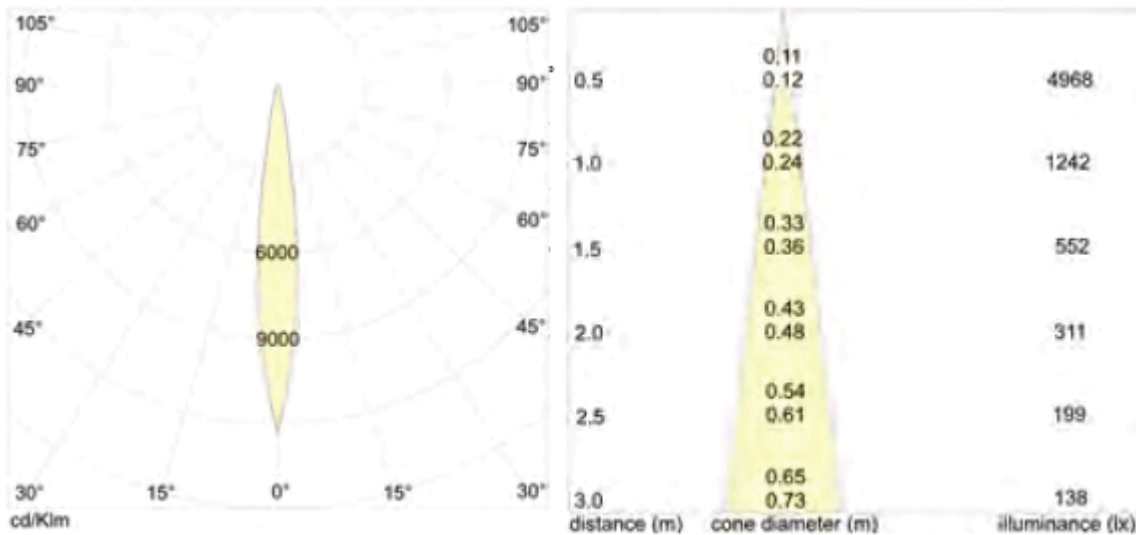

Description

VOLANS 40 TWIST
art./ref/ 7160-7160.50

POWER LED

101 L UMEN

1242 Lux ad 1 m

13° ANGLE

Weight (kg)	0.350000
Manufacturer	Foresti & Suardi
Installation	Surface Mounted
Light Element Type	Power LED
Rotation Angle	270°
Lens Angle	13°
Lux Level at 1 Metre	1242.00
Lumens	101.00
Wattage	2W
Input Voltage	10-30Vdc
IP Rating	IP20
Dimmer	Yes
Finish	Chrome