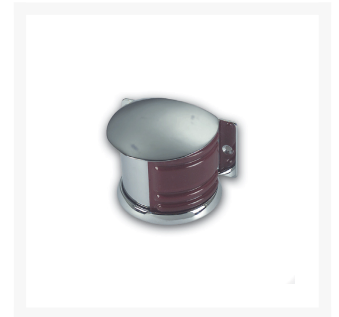

# Red Port Navigation Light - Chrome

Regular Price

**£60.60** Special  
Price

**£42.00**

Excl. Tax: £35.00

## Short Description

A pressure die cast brass red port navigation light, available in a polished brass and a chrome plated finish. Supplied with 12V 10W SV8 bulb.

## Additional Information

---

Lens Angle	112°
Lens Type	Red
Length (mm)	65.00
Width (mm)	68.00
Height (mm)	60.00
Weight (kg)	0.270000
Manufacturer	Foresti & Suardi
Finish	Chrome