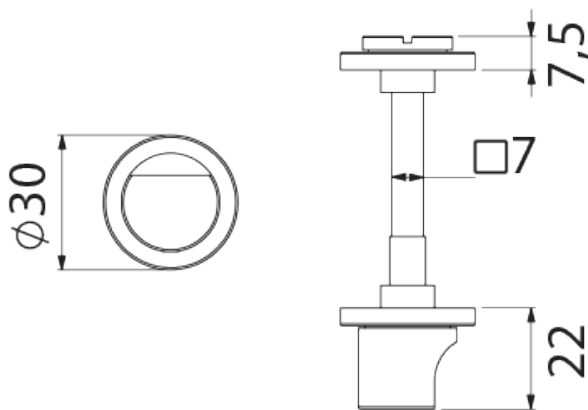

Bathroom Privacy Snib Lock

£60.79

Excl. Tax: £50.66

Product Images

Short Description

Solid brass bathroom privacy lock.

Snib locks enable bathroom doors to be locked from the inside but, in case of an emergency, access can be gained from the outside using a screwdriver or coin.

Available in a chromed brass finish and designed to be paired with the [262A](#) and [265A](#) door handles.

Other finishes available on request, a minimum order quantity may apply.

Description

Additional Information

Depth (mm)	22.00
Diameter (mm)	30.00
Spindle (mm)	7
Finish	Chrome
Manufacturer	Foresti & Suardi
Weight (kg)	0.190000