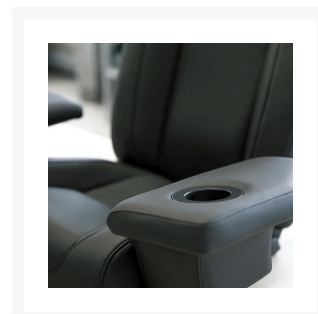

P442 Seagull

Product Images

Short Description

The P442 Seagull Pilot Seat is the seat of choice for many of our yacht manufacturer customers, offering incredible comfort, style and personalisation. The pilot seat can be customised to a large extent, with a choice of upholstery materials including customer own supply, the option of integrating throttle controls, trackpads or joysticks into the seat armrests and a range of pedestal and footrest combinations.

The seat can be automatically adjusted in terms of seat back rake and, depending on the pedestal chosen, position and height ensuring that the most comfortable position possible can be achieved for a number of different users. The P442 Seagull Pilot Seat offers excellent comfort and is a perfect partner for any voyage, short or long.

- [Stitching Options](#)
- [Manual Pedestals](#)
- [Electric Pedestals](#)

Diamond stitch to central section of seat and backrest

Custom logo embroidery

Stitching in a contrast colour

S223

- Polished stainless steel structure
- Manually height adjustable with gas piston
- Manual slide forward/aft
- Manual rotation 360°
- Aluminium footrest with surround to match seat upholstery

- Powder coated aluminium structure, available in black or white
- Manually height adjustable with gas piston
- Manual slide forward/aft
- Manual rotation 90° clockwise / 90° counter-clockwise
- Aluminium footrest with surround to match seat upholstery