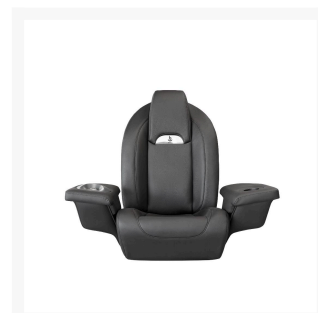

P442 Seagull

Product Images

Short Description

The P442 Seagull Pilot Seat is the seat of choice for many of our yacht manufacturer customers, offering incredible comfort, style and personalisation. The pilot seat can be customised to a large extent, with a choice of upholstery materials including customer own supply, the option of integrating throttle controls, trackpads or joysticks into the seat armrests and a range of pedestal and footrest combinations.

The seat can be automatically adjusted in terms of seat back rake and, depending on the pedestal chosen, position and height ensuring that the most comfortable position possible can be achieved for a number of different users. The P442 Seagull Pilot Seat offers excellent comfort and is a perfect partner for any voyage, short or long.

S224

- Polished stainless steel structure
- Manually height adjustable with gas piston
- Manual slide forward/aft
- Manual rotation 360°
- Aluminium footrest with surround to match seat upholstery

S313MG

- Powder coated aluminium structure, available in black or white
- Manually height adjustable with gas piston
- Manual slide forward/aft
- Manual rotation 90° clockwise / 90° counter-clockwise
- Aluminium footrest with surround to match seat upholstery