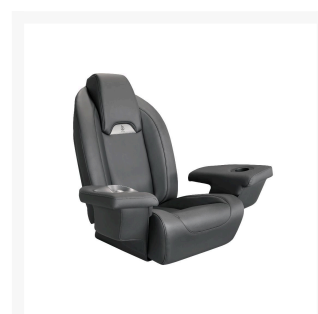

P442 Seagull

Product Images

Short Description

The P442 Seagull Pilot Seat is the seat of choice for many of our yacht manufacturer customers, offering incredible comfort, style and personalisation. The pilot seat can be customised to a large extent, with a choice of upholstery materials including customer own supply, the option of integrating throttle controls, trackpads or joysticks into the seat armrests and a range of pedestal and footrest combinations.

The seat can be automatically adjusted in terms of seat back rake and, depending on the pedestal chosen, position and height ensuring that the most comfortable position possible can be achieved for a number of different users. The P442 Seagull Pilot Seat offers excellent comfort and is a perfect partner for any voyage, short or long.

S224

- Polished stainless steel structure
- Manually height adjustable with gas piston
- Manual slide forward/aft
- Manual rotation 360°
- Aluminium footrest with surround to match seat upholstery

S313MG

- Powder coated aluminium structure, available in black or white
- Manually height adjustable with gas piston
- Manual slide forward/aft
- Manual rotation 90° clockwise / 90° counter-clockwise
- Aluminium footrest with surround to match seat upholstery