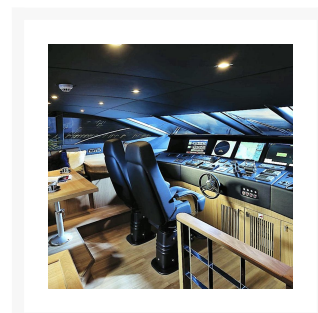

P438 Infinity

Product Images

Short Description

The P438 Infinity is the seat of choice for many of our yacht manufacturer customers, offering incredible comfort, style and personalisation. The pilot seat can be customised to a large extent, with a choice of upholstery materials including customer own supply. Other customisable features include the option of integrating throttle controls, trackpads or joysticks into the seat armrests and a range of pedestal and footrest combinations.

The seat can be automatically adjusted in terms of seat back rake and, depending on the pedestal chosen, position and height ensuring that the most comfortable position possible can be achieved for a number of different users. The P438 Infinity offers excellent comfort and is a perfect partner for any voyage, short or long.