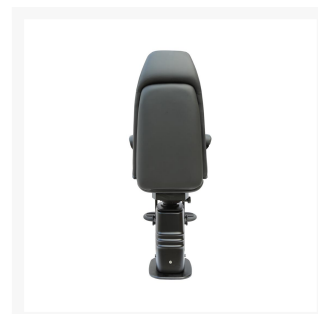

P438 Infinity

Product Images

Short Description

The P438 Infinity is the seat of choice for many of our yacht manufacturer customers, offering incredible comfort, style and personalisation. The pilot seat can be customised to a large extent, with a choice of upholstery materials including customer own supply. Other customisable features include the option of integrating throttle controls, trackpads or joysticks into the seat armrests and a range of pedestal and footrest combinations.

The seat can be automatically adjusted in terms of seat back rake and, depending on the pedestal chosen, position and height ensuring that the most comfortable position possible can be achieved for a number of different users. The P438 Infinity offers excellent comfort and is a perfect partner for any voyage, short or long.

- [Stitching Options](#)
- [Manual Pedestals](#)
- [Electric Pedestals](#)

Diamond stitch to central section of seat and backrest

Custom logo embroidery

Stitching in a contrast colour

S223

- Polished stainless steel structure
- Manually height adjustable with gas piston
- Manual slide forward/aft
- Manual rotation 360°
- Aluminium footrest with surround to match seat upholstery

- Powder coated aluminium structure, available in black or white
- Manually height adjustable with gas piston
- Manual slide forward/aft
- Manual rotation 90° clockwise / 90° counter-clockwise
- Aluminium footrest with surround to match seat upholstery