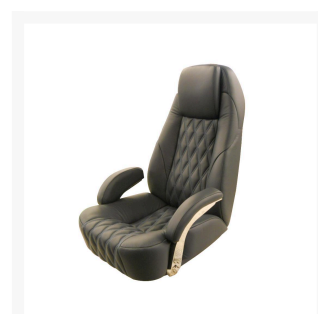

P438 Infinity

Product Images

Short Description

The P438 Infinity is the seat of choice for many of our yacht manufacturer customers, offering incredible comfort, style and personalisation. The pilot seat can be customised to a large extent, with a choice of upholstery materials including customer own supply. Other customisable features include the option of integrating throttle controls, trackpads or joysticks into the seat armrests and a range of pedestal and footrest combinations.

The seat can be automatically adjusted in terms of seat back rake and, depending on the pedestal chosen, position and height ensuring that the most comfortable position possible can be achieved for a number of different users. The P438 Infinity offers excellent comfort and is a perfect partner for any voyage, short or long.

S224

- Polished stainless steel structure
- Manually height adjustable with gas piston
- Manual slide forward/aft
- Manual rotation 360°
- Aluminium footrest with surround to match seat upholstery

S313MG

- Powder coated aluminium structure, available in black or white
- Manually height adjustable with gas piston
- Manual slide forward/aft
- Manual rotation 90° clockwise / 90° counter-clockwise
- Aluminium footrest with surround to match seat upholstery