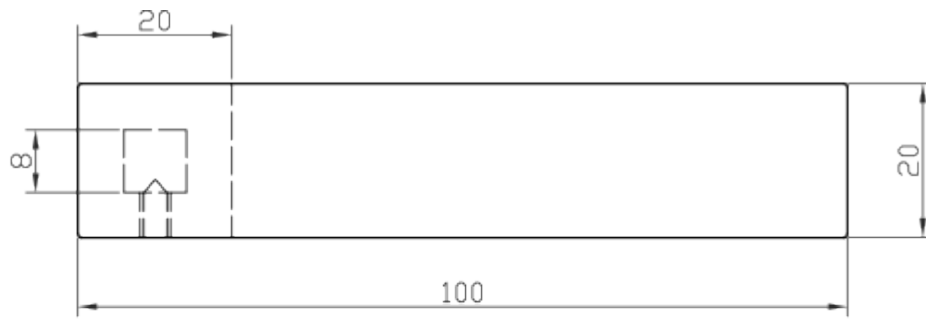

Door Handle - Sans Souci

£86.75

Excl. Tax: £72.29

Product Images

Short Description

The *Sans Souci* door handle is a simple and elegant design. Made from cast 316-grade stainless steel, the handles are designed to withstand the harshest of environments including exterior application. The handles are compact at only 100mm in length and so are suited to applications where a bulky or heavy handle is best avoided.

Description

Additional Information

| | |
|---------------------|---------------------|
| Spindle (mm) | 8 |
| Spindle Length (mm) | 76.00 |
| Protrusion (mm) | 24.00 |
| Handle Length (mm) | 100.00 |
| Handle Height (mm) | 20.00 |
| Finish | 316 Stainless Steel |
| Manufacturer | Razeto & Casareto |
| Weight (kg) | 0.300000 |