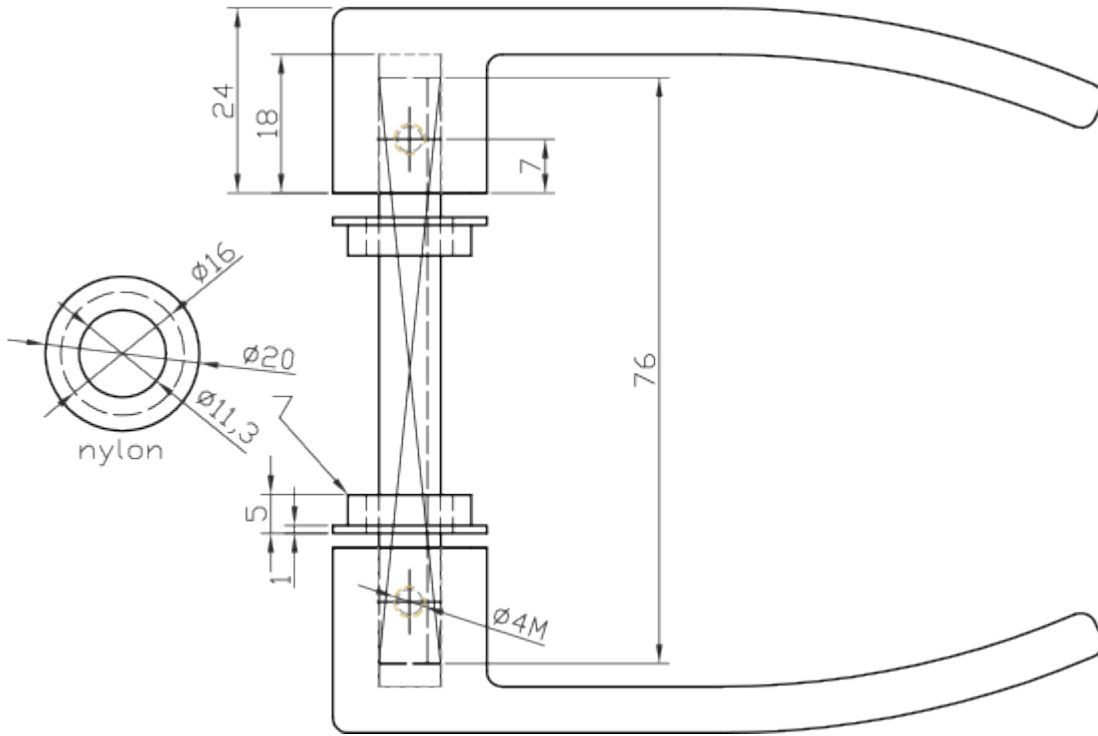

Door Handle - Sans Souci

£86.75

Excl. Tax: £72.29

Product Images

Short Description

The *Sans Souci* door handle is a simple and elegant design. Made from cast 316-grade stainless steel, the handles are designed to withstand the harshest of environments including exterior application. The handles are compact at only 100mm in length and so are suited to applications where a bulky or heavy handle is best avoided.

Description

Additional Information

| | |
|---------------------|---------------------|
| Spindle (mm) | 8 |
| Spindle Length (mm) | 76.00 |
| Protrusion (mm) | 24.00 |
| Handle Length (mm) | 100.00 |
| Handle Height (mm) | 20.00 |
| Finish | 316 Stainless Steel |
| Manufacturer | Razeto & Casareto |
| Weight (kg) | 0.300000 |