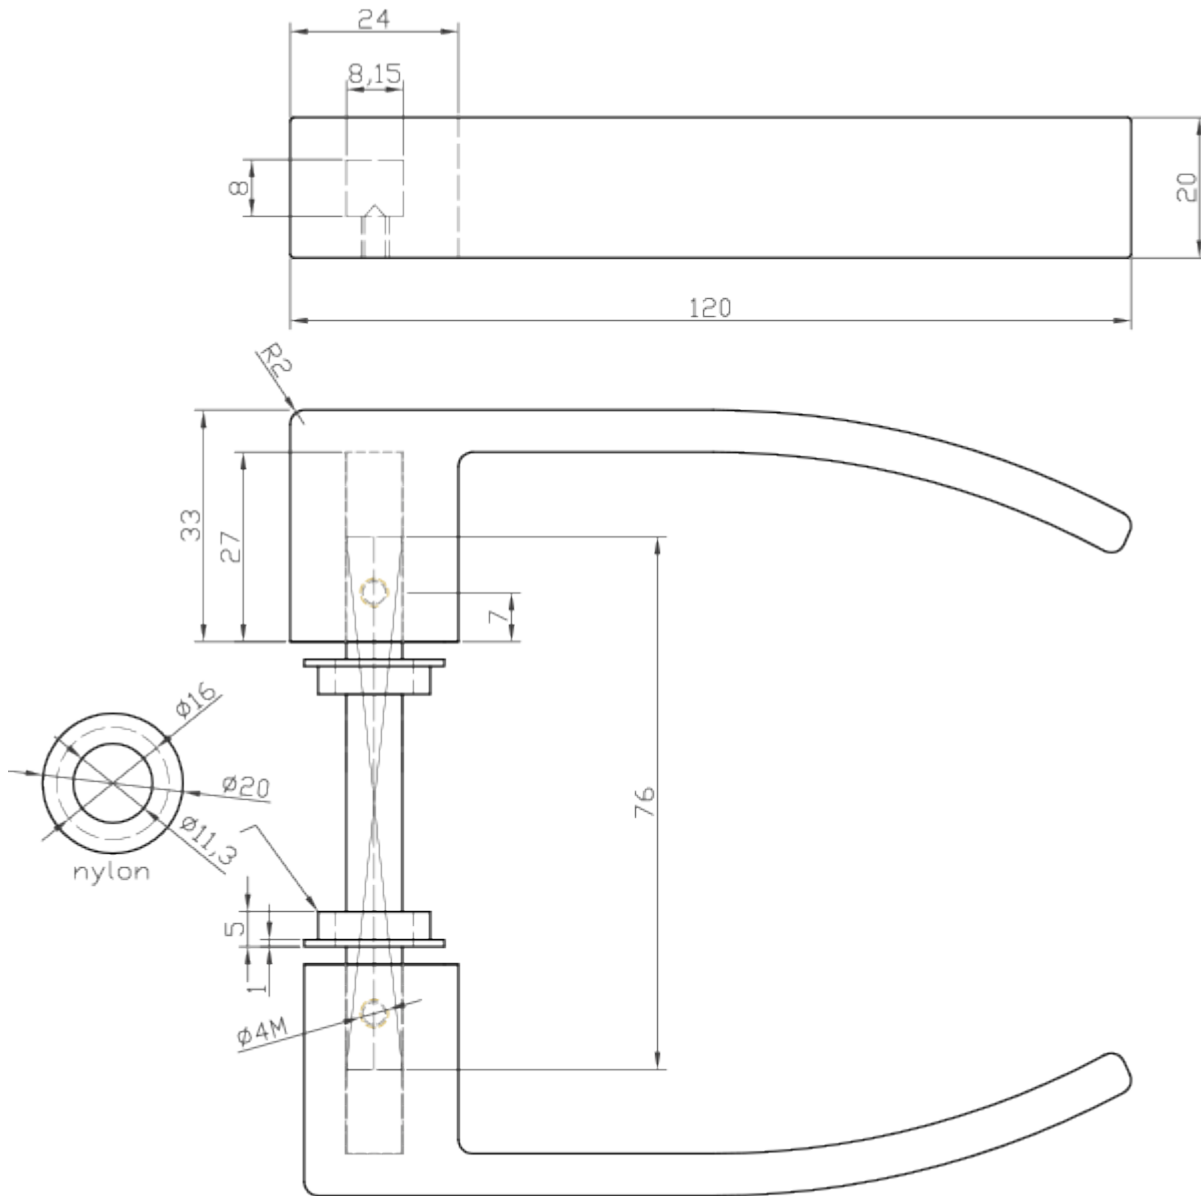

Door Handle - Sans Souci XL

£107.22

Excl. Tax: £89.35

Product Images

Short Description

The Sans Souci door handle is a simple and elegant design. Made from cast 316-grade stainless steel, the handles are designed to withstand the harshest of environments including exterior application.

This particular door handle design does not feature a handle rose.

Description

Additional Information

Spindle (mm)	8
Spindle Length (mm)	76.00
Protrusion (mm)	35.00
Handle Length (mm)	120.00
Handle Height (mm)	20.00
Finish	316 Stainless Steel
Manufacturer	Razeto & Casareto
Weight (kg)	0.400000