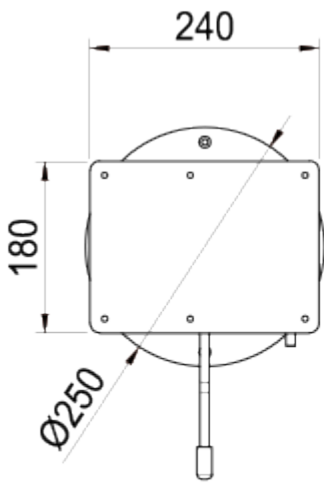

Stainless Steel Manual Seat Pedestal

£1,393.31

Excl. Tax: £1,161.09

Product Images

Short Description

A 316 polished stainless steel seat pedestal with a thumb wheel. The thumb wheel on the side allows you to lock the pedestal to ensure that it will not raise up, lower or rotate. Once released the pedestal can be manually rotated and the height adjusted using the secondary lever.

Description

Additional Information

Column (mm)	Ø129.00
Top Plate (mm)	180.00 x 240.00
Base Diameter (mm)	250.00
Fully extended (mm)	370.00
Not Extended (mm)	280.00
Finish	316 Stainless Steel
Manufacturer	Atep
Weight (kg)	11.000000