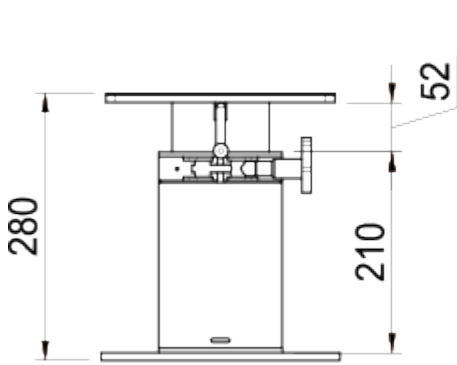

Stainless Steel Manual Seat Pedestal

£1,393.31

Excl. Tax: £1,161.09

Product Images

Short Description

A 316 polished stainless steel seat pedestal with a thumb wheel. The thumb wheel on the side allows you to lock the pedestal to ensure that it will not raise up, lower or rotate. Once released the pedestal can be manually rotated and the height adjusted using the secondary lever.

Description

Additional Information

Column (mm)	Ø129.00
Top Plate (mm)	180.00 x 240.00
Base Diameter (mm)	250.00
Fully extended (mm)	370.00
Not Extended (mm)	280.00
Finish	316 Stainless Steel
Manufacturer	Atep
Weight (kg)	11.000000