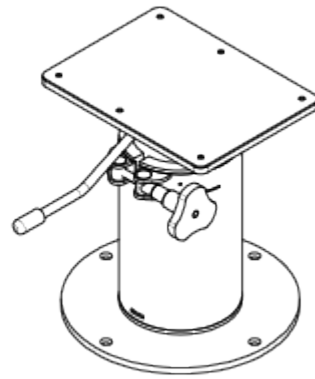

Stainless Steel Manual Seat Pedestal

£1,393.31

Excl. Tax: £1,161.09

Product Images

Short Description

A 316 polished stainless steel seat pedestal with a thumb wheel. The thumb wheel on the side allows you to lock the pedestal to ensure that it will not raise up, lower or rotate. Once released the pedestal can be manually rotated and the height adjusted using the secondary lever.

Description

Additional Information

Column (mm)	Ø129.00
Top Plate (mm)	180.00 x 240.00
Base Diameter (mm)	250.00
Fully extended (mm)	370.00
Not Extended (mm)	280.00
Finish	316 Stainless Steel
Manufacturer	Atep
Weight (kg)	11.000000