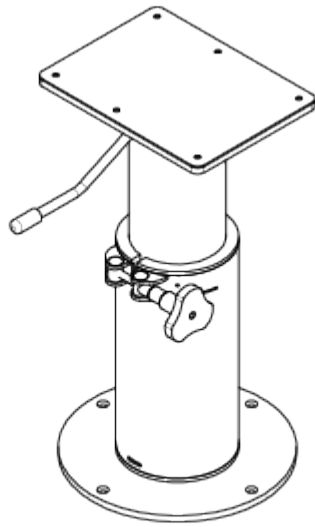

Stainless Steel Manual Seat Pedestal

£1,393.31

Excl. Tax: £1,161.09

Product Images

Short Description

A 316 polished stainless steel seat pedestal with a thumb wheel. The thumb wheel on the side allows you to lock the pedestal to ensure that it will not raise up, lower or rotate. Once released the pedestal can be manually rotated and the height adjusted using the secondary lever.

Description

Additional Information

Column (mm)	Ø129.00
Top Plate (mm)	180.00 x 240.00
Base Diameter (mm)	250.00
Fully extended (mm)	370.00
Not Extended (mm)	280.00
Finish	316 Stainless Steel
Manufacturer	Atep
Weight (kg)	11.000000