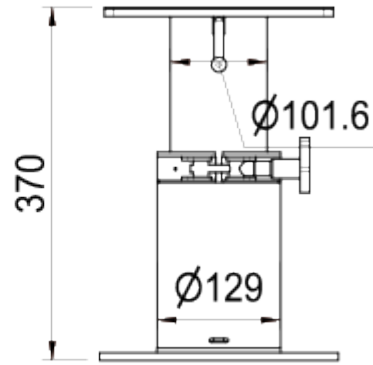

Stainless Steel Manual Seat Pedestal

£1,393.31

Excl. Tax: £1,161.09

Product Images

Short Description

A 316 polished stainless steel seat pedestal with a thumb wheel. The thumb wheel on the side allows you to lock the pedestal to ensure that it will not raise up, lower or rotate. Once released the pedestal can be manually rotated and the height adjusted using the secondary lever.

Description

Additional Information

Column (mm)	Ø129.00
Top Plate (mm)	180.00 x 240.00
Base Diameter (mm)	250.00
Fully extended (mm)	370.00
Not Extended (mm)	280.00
Finish	316 Stainless Steel
Manufacturer	Atep
Weight (kg)	11.000000