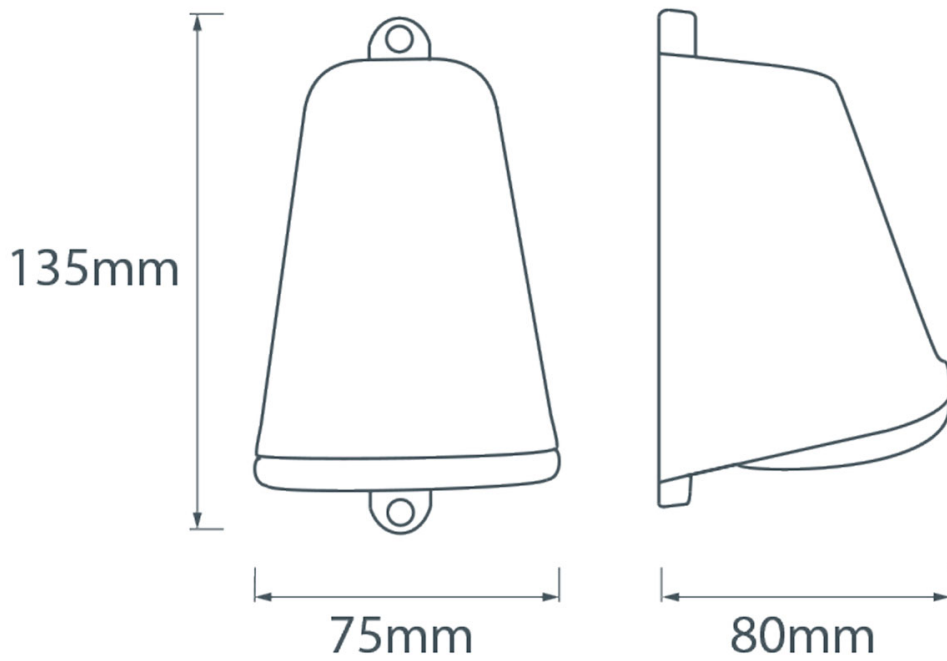

## Short Description

**Solid brass/bronze/anodised aluminium wall light. Made from marine grade materials, suitable for coastal areas.**

Supplied with a 7W LED Lamp. Available in a choice of 6 finishes -

## Additional Information

---

|                    |                   |
|--------------------|-------------------|
| Height (mm)        | 135               |
| Width (mm)         | 75                |
| Protrusion (mm)    | 80                |
| Weight (kg)        | 1.250000          |
| Light Element Type | GU10 LED          |
| Wattage            | 7W                |
| Input Voltage      | 220-240Vac (EU)   |
| LED Colour         | Warm White 3000°K |
| IP Rating          | IPX5              |
| Finish             | Weathered Bronze  |
| Glass Type         | Clear             |