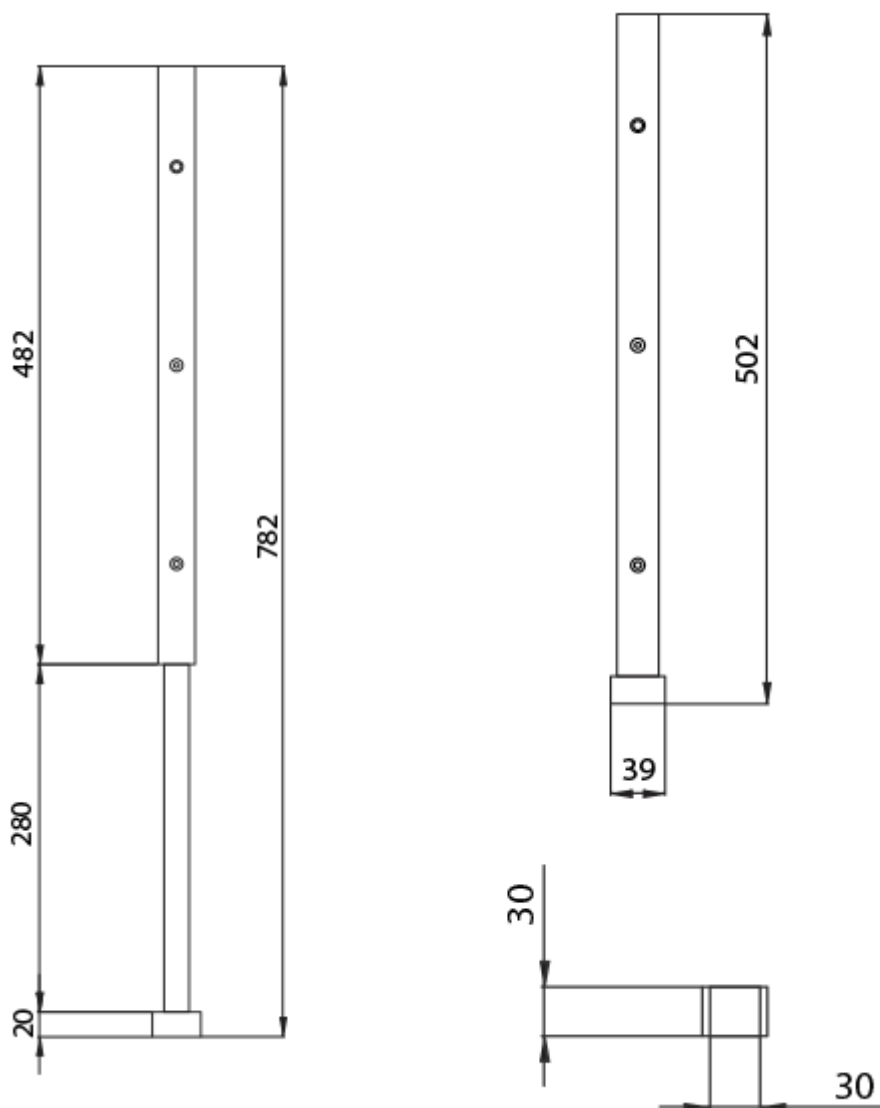

Single Telescopic Table Leaf Support

£376.98

Excl. Tax: £314.15

Product Images

Short Description

Provides added stability for folding tables, made from 316 grade stainless steel.

- Support fixes to the underside of the table.
- Telescopic action.
- Sold individually.

Description

Additional Information

Length When Fully Extended (mm)	782.00
Length When Not Extended (mm)	502.00
Finish	316 Stainless Steel
Manufacturer	Atep
Weight (kg)	1.270000