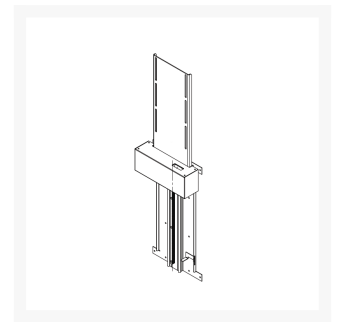

Yo-Yo Large

From

£1,300.91

Excl. Tax: £1,084.09

Product Images

Short Description

The *Yo-Yo Large* TV lift is a compact TV lift mechanism. It will fit a maximum TV size of approximately 40" but it is essential to check the physical TV dimensions before ordering as different display manufacturers have different housing sizes.

The mechanism is constructed from galvanised steel with a powder coated black finish and is suitable for interior application only. The product can be specified in 12Vdc, 24Vdc or 220/230V AC input and will therefore operate on low voltage or mains voltage circuits (must be specified at time of ordering).

Description

Wiring is housed within a flameproof flexible covering that prevents the wiring from being crushed or cut.

Devices with manual or electrical rotation have safety devices: tv cannot be lowered unless it is perfectly aligned.

Drawing

Down

Up

Additional Information

Weight (kg)	10.000000
Colour	Black
Manufacturer	Sea & Symphony
Installation Location	Interior
Max. Lifting Capacity (kg)	30.00
Maximum TV Size	40"
Finish	Galvanised Steel - Powder Coated Black