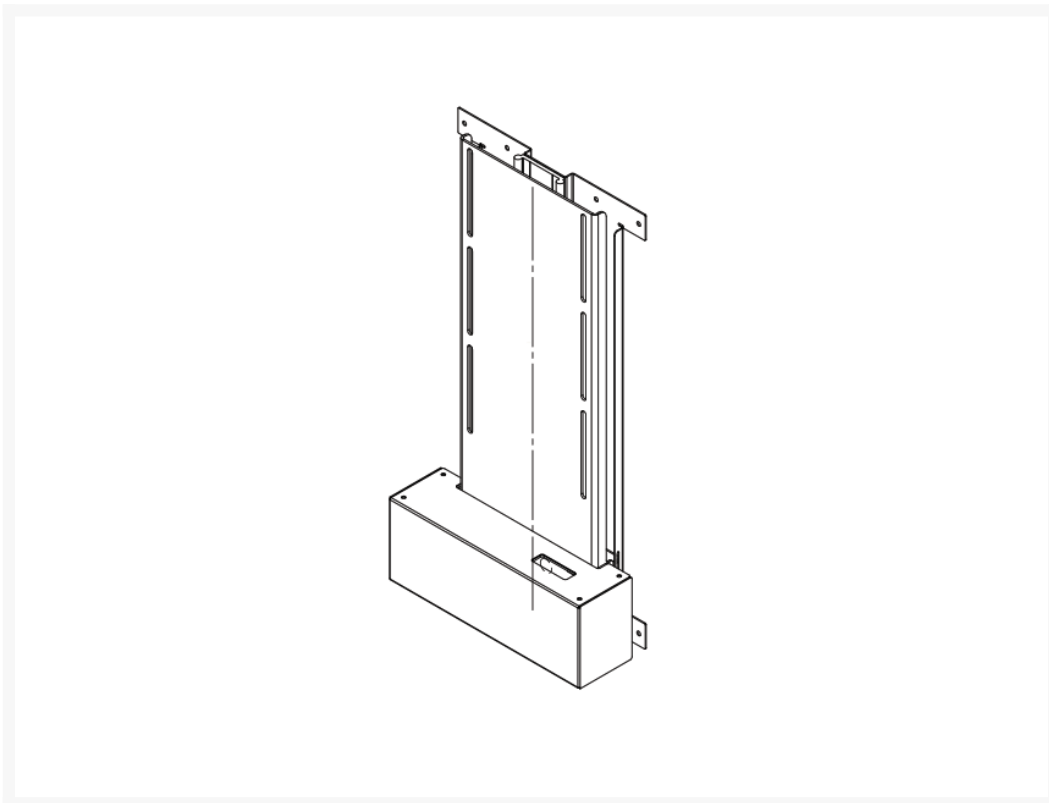

Yo-Yo Large

From

£1,300.91

Excl. Tax: £1,084.09

Product Images

Short Description

The *Yo-Yo Large* TV lift is a compact TV lift mechanism. It will fit a maximum TV size of approximately 40" but it is essential to check the physical TV dimensions before ordering as different display manufacturers have different housing sizes.

The mechanism is constructed from galvanised steel with a powder coated black finish and is suitable for interior application only. The product can be specified in 12Vdc, 24Vdc or 220/230V AC input and will therefore operate on low voltage or mains voltage circuits (must be specified at time of ordering).

Description

Wiring is housed within a flameproof flexible covering that prevents the wiring from being crushed or cut.

Devices with manual or electrical rotation have safety devices: tv cannot be lowered unless it is perfectly aligned.

Drawing

Down

Up

Additional Information

Weight (kg)	10.000000
Colour	Black
Manufacturer	Sea & Symphony
Installation Location	Interior
Max. Lifting Capacity (kg)	30.00
Maximum TV Size	40"
Finish	Galvanised Steel - Powder Coated Black