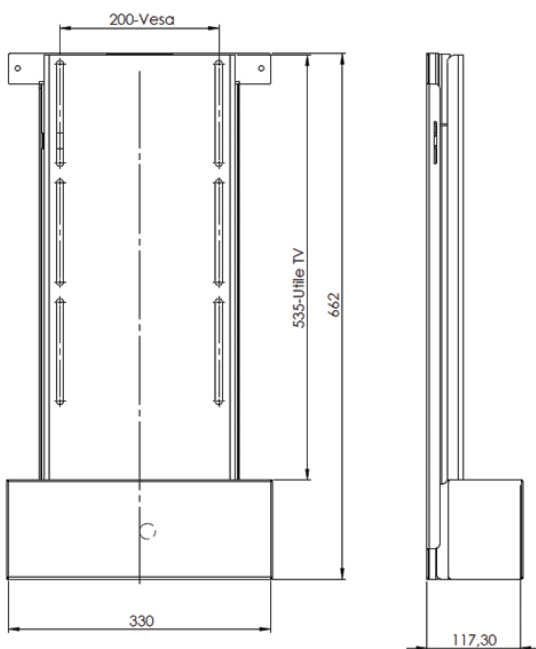

Description

Wiring is housed within a flameproof flexible covering that prevents the wiring from being crushed or cut.

Devices with manual or electrical rotation have safety devices: tv cannot be lowered unless it is perfectly aligned.

Drawing

Down

Up

Additional Information

Weight (kg)	10.000000
Colour	Black
Manufacturer	Sea & Symphony
Installation Location	Interior
Max. Lifting Capacity (kg)	30.00
Maximum TV Size	40"
Finish	Galvanised Steel - Powder Coated Black