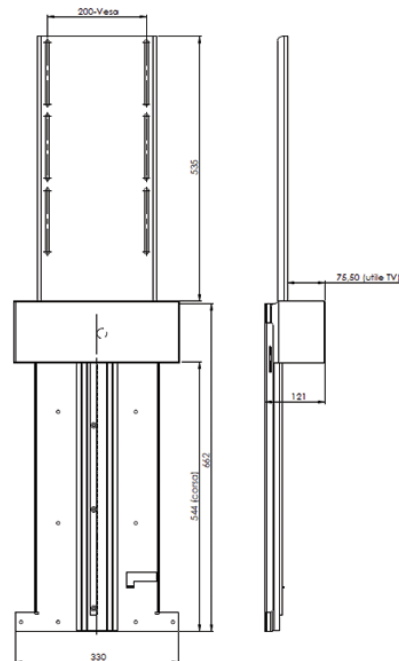

Drawing

Down

Up

Additional Information

Weight (kg)	10.000000
Colour	Black
Manufacturer	Sea & Symphony
Installation Location	Interior
Max. Lifting Capacity (kg)	30.00
Maximum TV Size	40"
Finish	Galvanised Steel - Powder Coated Black