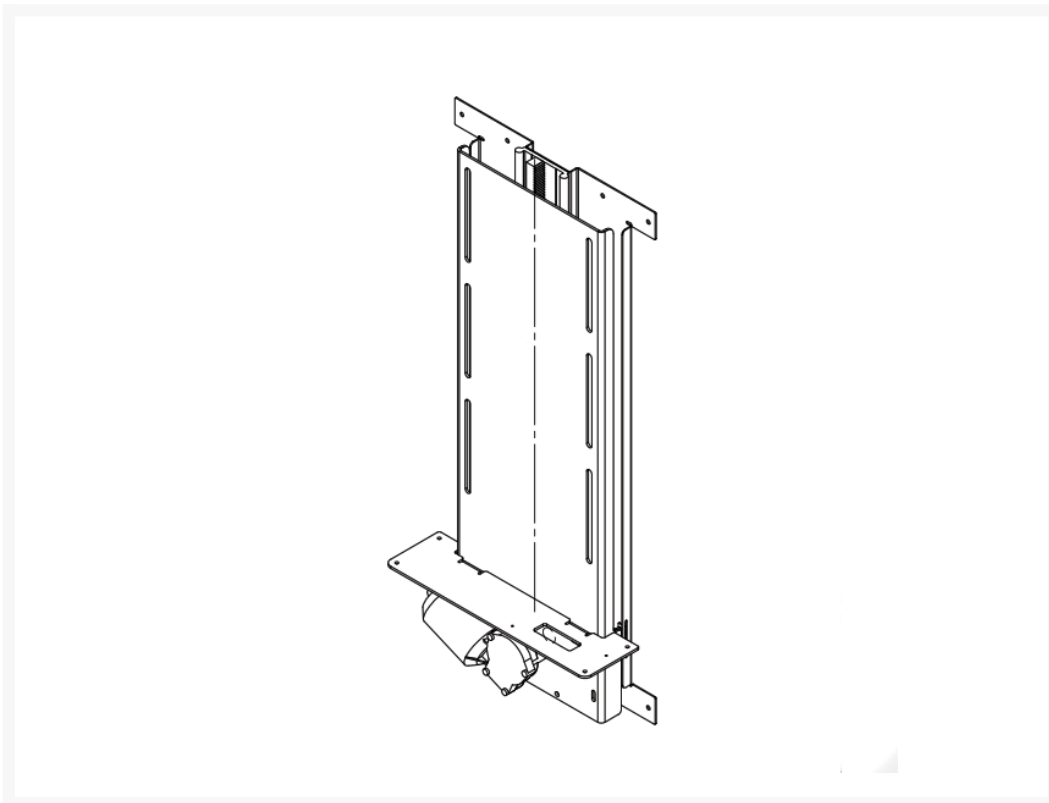

## Short Description

The Yo-Yo XL TV lift is a compact TV lift mechanism. It will fit a maximum TV size of approximately 44" but it is essential to check the physical TV dimensions before ordering as different display manufacturers have different housing sizes.

The mechanism is constructed from galvanised steel with a powder coated black finish and is suitable for interior application only. The product can be specified in 12Vdc, 24Vdc or 220/230V AC input and will therefore operate on low voltage or mains voltage circuits (must be specified at time of ordering).

## Description

---

Wiring is housed within a flameproof flexible covering that prevents the wiring from being crushed or cut.

Devices with manual or electrical rotation have safety devices: tv cannot be lowered unless it is perfectly aligned.