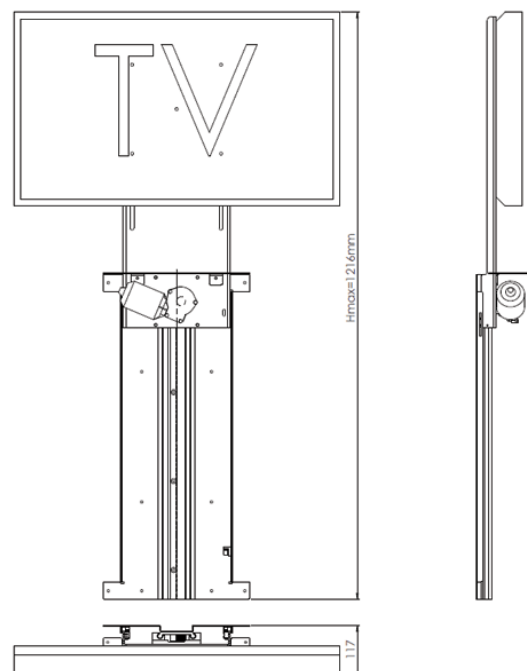

## Description

---

Wiring is housed within a flameproof flexible covering that prevents the wiring from being crushed or cut.

Devices with manual or electrical rotation have safety devices: tv cannot be lowered unless it is perfectly aligned.

## Drawing

Down

Up

## Additional Information

---

Weight (kg)	12.000000
Colour	Black
Manufacturer	Sea & Symphony
Installation Location	Interior
Max. Lifting Capacity (kg)	30.00
Maximum TV Size	44"
Finish	Galvanised Steel - Powder Coated Black