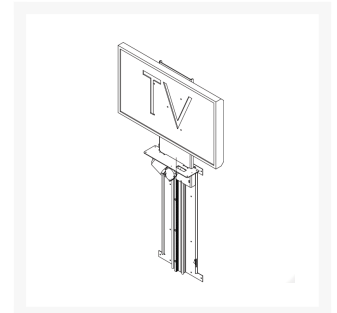

## Short Description

The Yo-Yo XL TV lift is a compact TV lift mechanism. It will fit a maximum TV size of approximately 44" but it is essential to check the physical TV dimensions before ordering as different display manufacturers have different housing sizes.

The mechanism is constructed from galvanised steel with a powder coated black finish and is suitable for interior application only. The product can be specified in 12Vdc, 24Vdc or 220/230V AC input and will therefore operate on low voltage or mains voltage circuits (must be specified at time of ordering).