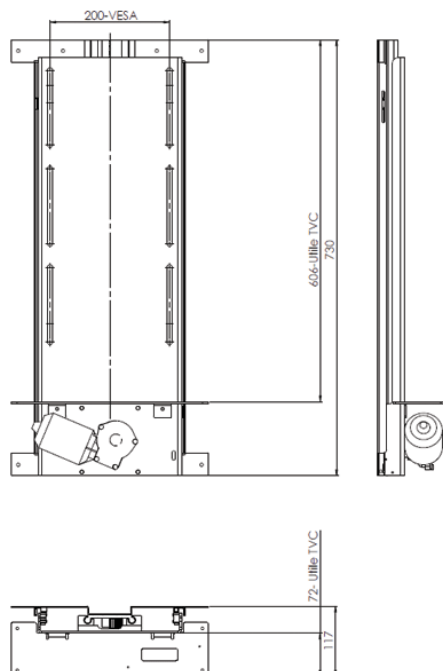

Description

Wiring is housed within a flameproof flexible covering that prevents the wiring from being crushed or cut.

Devices with manual or electrical rotation have safety devices: tv cannot be lowered unless it is perfectly aligned.

Other important features:

- Gears and all moving parts are covered to prevent damage
- Electrical components are housed in an ABS waterproof container IP 66
- All components are protected by circuit breaker
- Safety device incorporated to prevent overloading or inverting the polarity.
- Pre-wired system with operation via two way switch (not supplied) or optional remote control with 2 or 4 channels, depending on the number of functions.
- Optional FREE SHOCK SYSTEM which stops the operating unit immediately if it is subjected to excessive force
- Manufactured and assembled according to ISO :9001 standard. PATENT nr. 0001330426
- All items are CE marked No: 2006/42/CE – 93/68 CEE

Drawing

Down