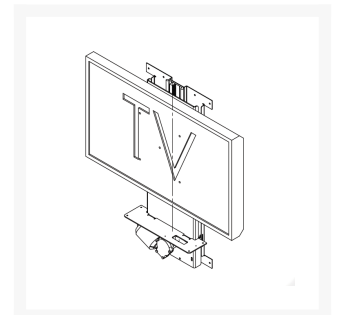

## Short Description

The Yo-Yo XL TV lift is a compact TV lift mechanism. It will fit a maximum TV size of approximately 44" but it is essential to check the physical TV dimensions before ordering as different display manufacturers have different housing sizes.