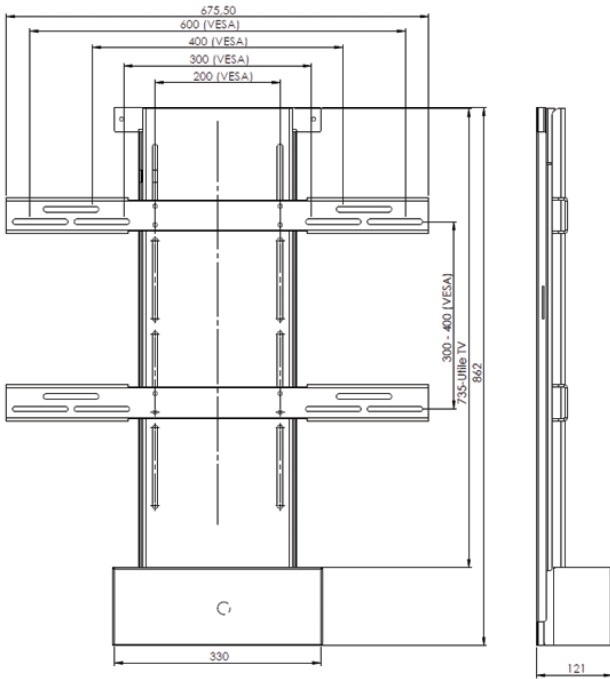

Description

Wiring is housed within a flameproof flexible covering that prevents the wiring from being crushed or cut.

Devices with manual or electrical rotation have safety devices: tv cannot be lowered unless it is perfectly aligned.

Up

Additional Information

Weight (kg)	12.000000
Colour	Black
Manufacturer	Sea & Symphony
Installation Location	Interior
Max. Lifting Capacity (kg)	30.00
Maximum TV Size	50"
Finish	Galvanised Steel - Powder Coated Black