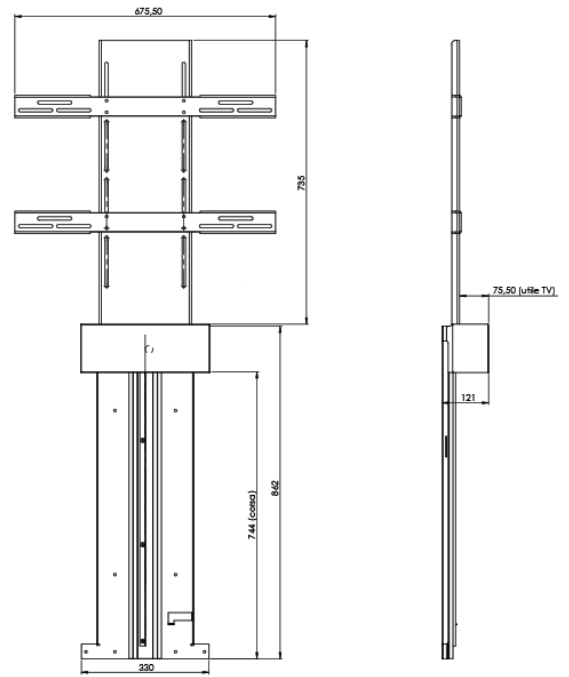

Description

Wiring is housed within a flameproof flexible covering that prevents the wiring from being crushed or cut.

Devices with manual or electrical rotation have safety devices: tv cannot be lowered unless it is perfectly aligned.

Up

Additional Information

Weight (kg)	12.000000
Colour	Black
Manufacturer	Sea & Symphony
Installation Location	Interior
Max. Lifting Capacity (kg)	30.00
Maximum TV Size	50"
Finish	Galvanised Steel - Powder Coated Black