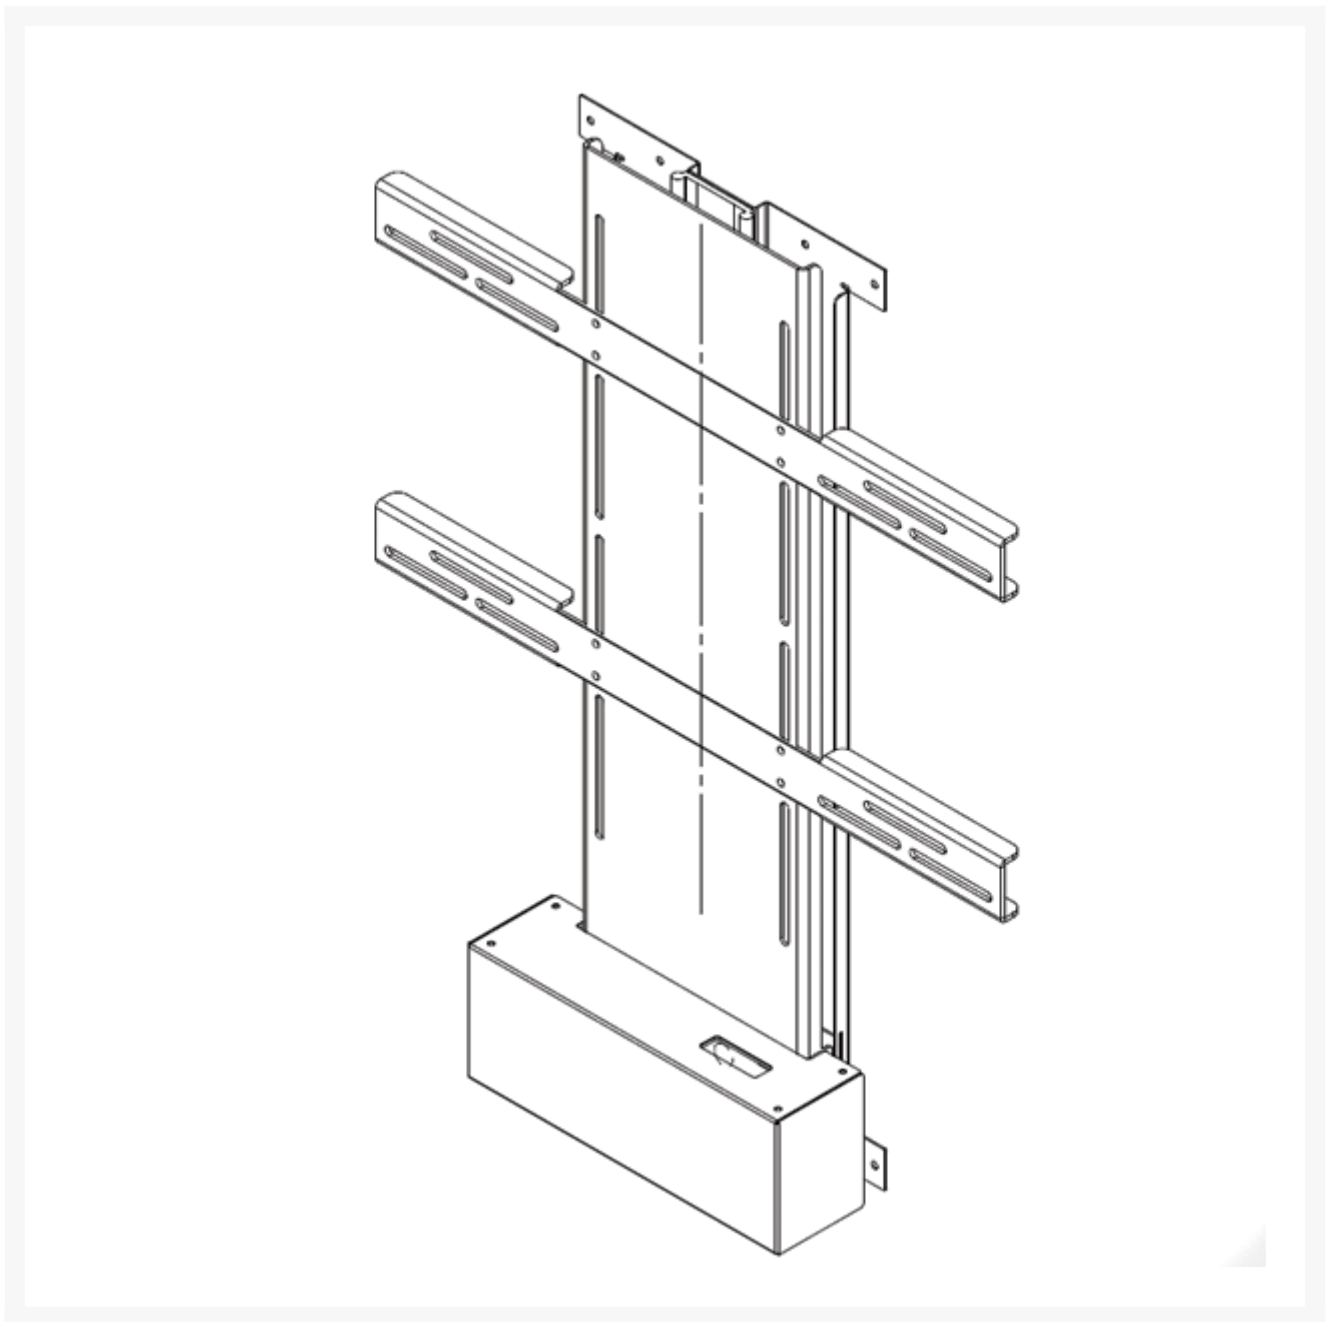

Yo-Yo XXL

From

£1,509.06

Excl. Tax: £1,257.55

Product Images

Short Description

The Yo-Yo XXL TV lift is the largest of the Yo-Yo TV lift mechanisms but still remains a compact design. It will fit a maximum TV size of approximately 46"-50" but it is essential to check the physical TV dimensions before ordering as different display manufacturers have different housing sizes.

The mechanism is constructed from galvanised steel with a powder coated black finish and is suitable for interior application only. The product can be specified in 12Vdc, 24Vdc or 220/230V AC input and will therefore operate on low voltage or mains voltage circuits (must be specified at time of ordering).

Description

Wiring is housed within a flameproof flexible covering that prevents the wiring from being crushed or cut.

Devices with manual or electrical rotation have safety devices: tv cannot be lowered unless it is perfectly aligned.