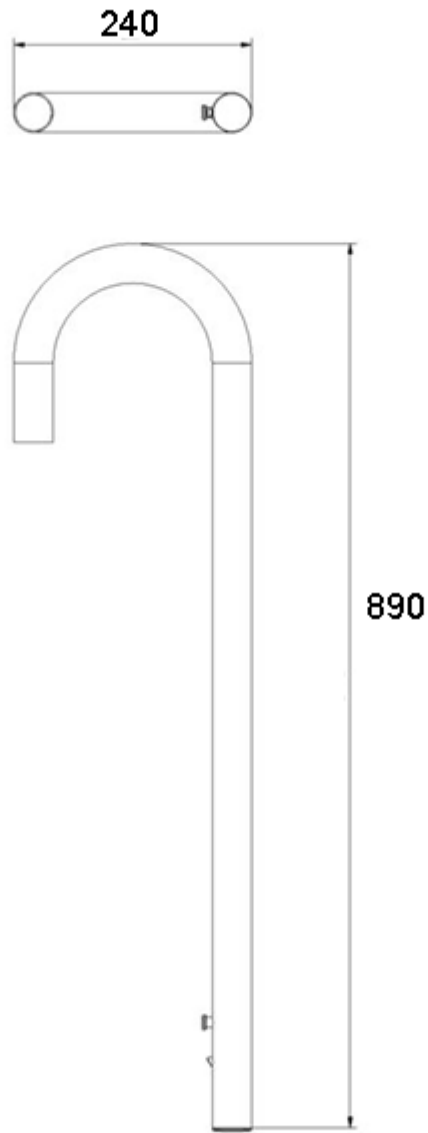

## Product Images

## Short Description

A 316 grade stainless steel removable boarding handle, compatible with the [S40 Fast Lock](#) sockets.

## Additional Information

Diameter (mm)	40.00
Weight (kg)	1.000000
Manufacturer	Nautinox
Finish	316 Stainless Steel