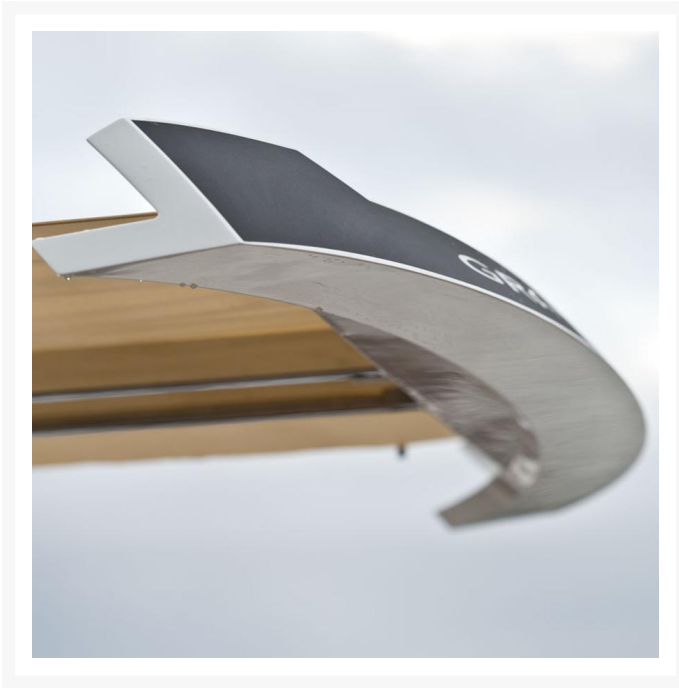

# Retractable Sun Canopy

## Short Description

---

The Besenzoni electric aft canopy offers an excellent sun shade solution for cockpits or flybridge arrangements. Making use of a hardtop structure, the aft canopy can extend at the touch of a button to provide shade to an area below. The structure is made from 316-grade stainless steel and can be supplied with a fabric shade material or a solid moulding infill. This is a completely customisable product and would be manufactured to suit the intended project.

- Structure made in stainless steel
- Electric retractable system
- With on board adjustment
- Back-up device to unlock in case of emergency

- Cloth available in different materials and colours
- To be finished with fibreglass end plate
- Can be customised in width and length