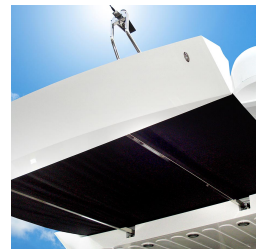

# Retractable Sun Canopy

## Short Description

---

The Besenzoni electric aft canopy offers an excellent sun shade solution for cockpits or flybridge arrangements. Making use of a hardtop structure, the aft canopy can extend at the touch of a button to provide shade to an area below. The structure is made from 316-grade stainless steel and can be supplied with a fabric shade material or a solid moulding infill. This is a completely customisable product and would be manufactured to suit the intended project.

- Structure made in stainless steel
- Electric retractable system
- With on board adjustment
- Back-up device to unlock in case of emergency

- Cloth available in different materials and colours
- To be finished with fibreglass end plate
- Can be customised in width and length