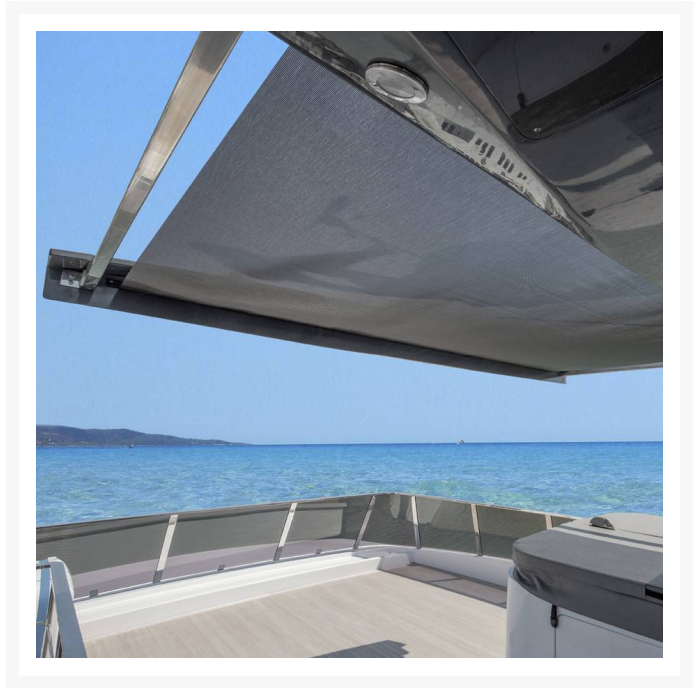

# Retractable Sun Canopy

## Short Description

---

The Besenzoni electric aft canopy offers an excellent sun shade solution for cockpits or flybridge arrangements. Making use of a hardtop structure, the aft canopy can extend at the touch of a button to provide shade to an area below. The structure is made from 316-grade stainless steel and can be supplied with a fabric shade material or a solid moulding infill. This is a completely customisable product and would be manufactured to suit the intended project.

- Structure made in stainless steel
- Electric retractable system
- With on board adjustment
- Back-up device to unlock in case of emergency

- Cloth available in different materials and colours
- To be finished with fibreglass end plate
- Can be customised in width and length