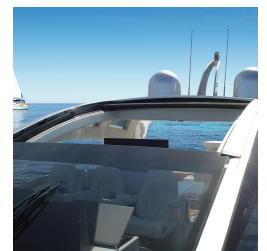

Sliding Roof System

Product Images

Short Description

An innovative automatic roof system which offers the user the best of both worlds; an open style yacht for summer cruising and an enclosed helm for protected or winter voyages. The simple slide mechanism parks the roof panel on top of the superstructure. The product can be manufactured with either a UV protected glass panel, plexiglass or a solid moulding.

- Structure made in aluminium
- Electric or hydraulic operation
- Glass top with UV protection film, plexiglass or solid GRP moulding
- Plug and play installation
- Water resistant system (not watertight) requires correct drainage of surrounding mouldings
- Custom-made dimensions easily adaptable to all types of yacht