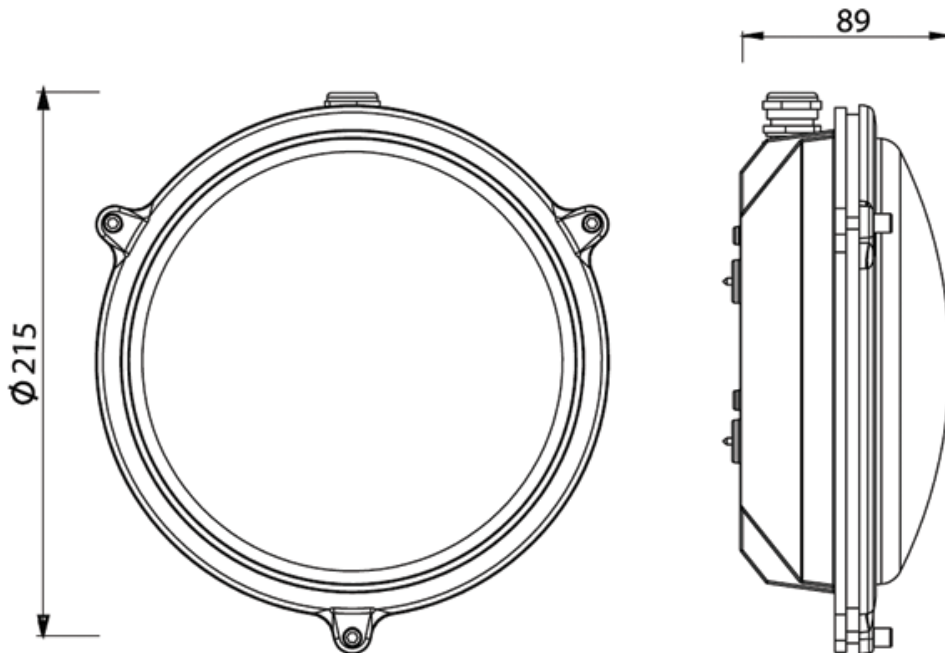

Large Round Bulkhead Light - Without Cage

From

£104.08

Excl. Tax: £86.73

Product Images

Short Description

Solid brass bulkhead light with contemporary cage-less design. Made from marine grade materials, suitable for coastal areas.

- Available in either a polished brass or chromed brass finish.
- Can be supplied with either clear or frosted glass.

- Both edison screw bulb and LED versions available.
- EU and US mains voltage versions available.
- LED version features incorporated LED module.
- Light bulb not included with the SES / ES version.

Other finishes and US voltage LEDs available on request, a minimum order quantity may apply. Please note, all images show the frosted glass finish.

Description

Additional Information

Diameter (mm)	215.00
Protrusion (mm)	89.00
Weight (kg)	1.800000
Manufacturer	Foresti & Suardi
IP Rating	IP54

Product Options

Finish:	Chrome
	Brass
Glass Type:	Frosted
	Clear
Light Element Type:	Power LED
	E27 Edison Screw (E26 US)
Input Voltage:	220-240Vac (EU)
	110Vac (US)