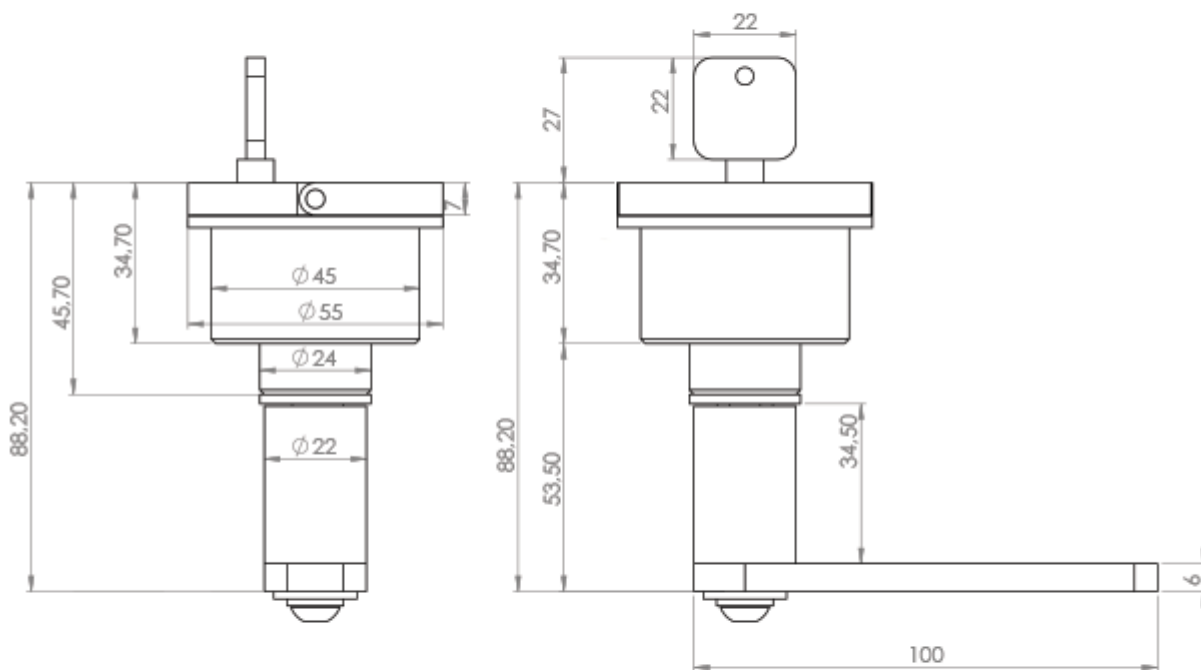

Hatch Locking Device - Select Series

£378.00

Excl. Tax: £315.00

Product Images

Short Description

The *Select Series* pieces of deck hardware are the ultimate, zero compromise products. The fittings are manufactured entirely from 316-grade stainless steel, being machined from solid and not cast. The standard of polishing and general finish on this range of product is extremely high, as to be expected of any deck hardware on the world's finest superyachts, yachts and tenders.

The *EC117* is a lockable hatch lock. It is supplied with a mirror polished 316-grade stainless steel key.

This hatch lock is not currently a stock item and it is made to order. Please allow 10 weeks for delivery.

Description

Drawing

Additional Information

Diameter (mm)	55.00
Recess Diameter (mm)	45.00
Finish	316 Stainless Steel
Weight (kg)	1.000000