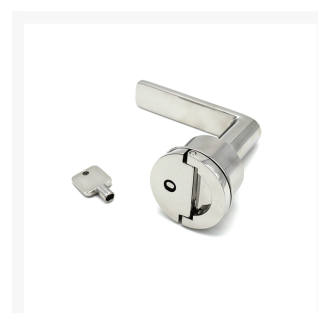

Hatch Locking Device - Select Series

£378.00

Excl. Tax: £315.00

Product Images

Short Description

The *Select Series* pieces of deck hardware are the ultimate, zero compromise products. The fittings are manufactured entirely from 316-grade stainless steel, being machined from solid and not cast. The standard of polishing and general finish on this range of product is extremely high, as to be expected of any deck hardware on the world's finest superyachts, yachts and tenders.

The *EC117* is a lockable hatch lock. It is supplied with a mirror polished 316-grade stainless steel key.

This hatch lock is not currently a stock item and it is made to order. Please allow 10 weeks for delivery.

Description

Drawing

Additional Information

Diameter (mm)	55.00
Recess Diameter (mm)	45.00
Finish	316 Stainless Steel
Weight (kg)	1.000000