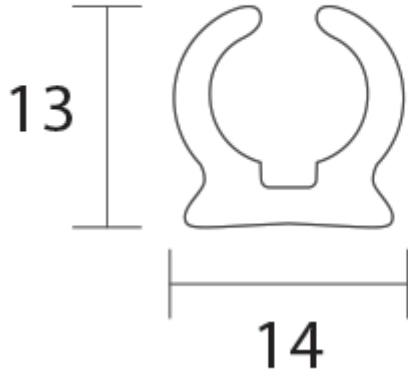

Description

Additional Information

Material	PVC
Weight (kg)	0.100000
Manufacturer	Tessilmare