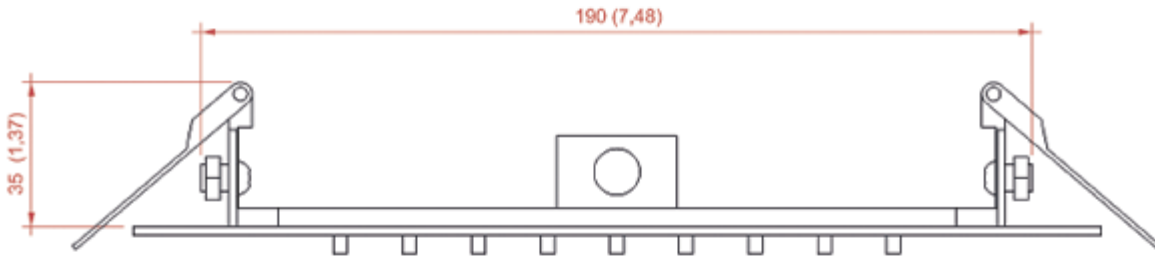

Spazio 35 - LED Halo Shower

From

£426.11

Excl. Tax: £355.09

Product Images

Short Description

The *Spazio 35* stainless steel shower head incorporates an innovative halo LED light module. At the forefront of innovation, the *Spazio 35* creates a unique showering experience for the user, illuminating the cascading water falling from it. By having LED lighting incorporated in the shower head, the product also does away with the need for additional lighting in a shower enclosure. This makes the *Spazio 35* the ideal choice for small space applications.

The shower head is marine-grade, being made entirely from 316 grade stainless steel. In addition, the shower uses a spring fitting concept to securely fasten the head in place and avoid unsightly visible screw heads.

The *Spazio 35* is available as standard in two versions, as a standard shower or with the added feature of a mist function. The user can switch between the two showering modes using a remote shower diverter.

Description

Additional Information

| | |
|-----------------------|---------------------|
| Input Voltage | 12Vdc |
| Cut-out Diameter (mm) | 190.00 |
| Wall Mounted | No |
| Diameter (mm) | 250.00 |
| Weight (kg) | 1.300000 |
| Finish | 316 Stainless Steel |
| LED Colour | White 5500°K |