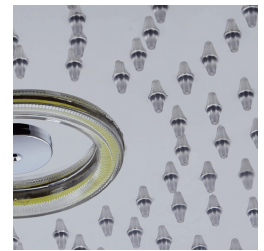

Spazio 35 - LED Halo Shower

From

£426.11

Excl. Tax: £355.09

Product Images

Short Description

The *Spazio 35* stainless steel shower head incorporates an innovative halo LED light module. At the forefront of innovation, the *Spazio 35* creates a unique showering experience for the user, illuminating the cascading water falling from it. By having LED lighting incorporated in the shower head, the product also does away with the need for additional lighting in a shower enclosure. This makes the *Spazio 35* the ideal choice for small space applications.

The shower head is marine-grade, being made entirely from 316 grade stainless steel. In addition, the shower uses a spring fitting concept to securely fasten the head in place and avoid unsightly visible screw heads.

The *Spazio 35* is available as standard in two versions, as a standard shower or with the added feature of a mist function. The user can switch between the two showering modes using a remote shower diverter.

Description

Additional Information

| | |
|-----------------------|---------------------|
| Input Voltage | 12Vdc |
| Cut-out Diameter (mm) | 190.00 |
| Wall Mounted | No |
| Diameter (mm) | 250.00 |
| Weight (kg) | 1.300000 |
| Finish | 316 Stainless Steel |
| LED Colour | White 5500°K |