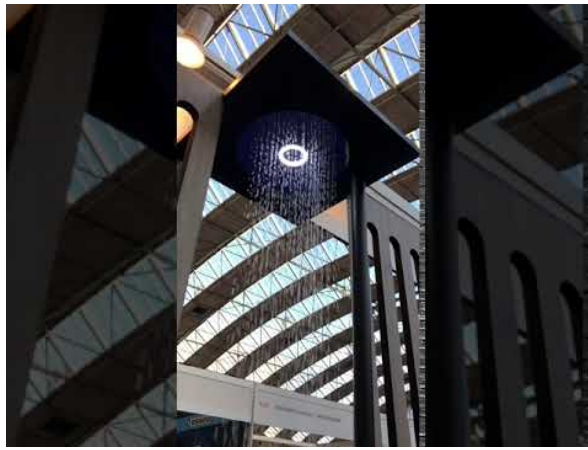

Spazio 35 - LED Halo Shower

From

£426.11

Excl. Tax: £355.09

Product Images

Short Description

The *Spazio 35* stainless steel shower head incorporates an innovative halo LED light module. At the forefront of innovation, the *Spazio 35* creates a unique showering experience for the user, illuminating the cascading water falling from it. By having LED lighting incorporated in the shower head, the product also does away with the need for additional lighting in a shower enclosure. This makes the *Spazio 35* the ideal choice for small space applications.

The shower head is marine-grade, being made entirely from 316 grade stainless steel. In addition, the shower uses a spring fitting concept to securely fasten the head in place and avoid unsightly visible screw heads.

The *Spazio 35* is available as standard in two versions, as a standard shower or with the added feature of a mist function. The user can switch between the two showering modes using a remote shower diverter.