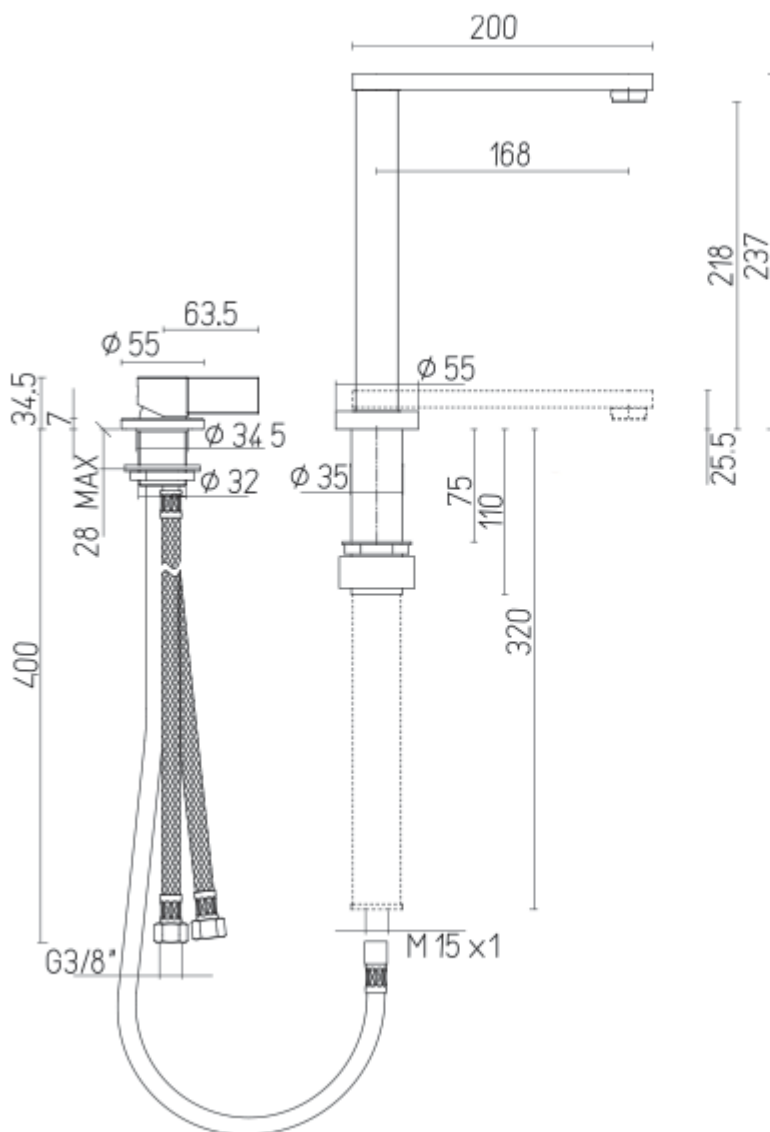

OZ Retractable Mixer Tap

£495.38

Excl. Tax: £412.82

Product Images

Short Description

The OZ retracting mixer tap is an excellent small space solution. When the tap is not required, it can be easily and quickly pushed down, potentially allowing a lid to cover the sink area. This not only offers a clean and minimalist approach to an interior design layout but also provides the possibility for a multifunctional approach to the installation space. With a 'disappearing' tap, the area can be used for another function.

OZ includes a separate mixer and the required connection hoses for installation. The tap is supplied in a chrome plated finish.

Description

Additional Information

Spout Length (mm)	200.00
Spout Height (mm)	218.00
Max. Counter Top Thickness (mm)	75.00
Wall Mounted	No
Base Diameter (mm)	55.00
Hose Connection	3/8" BSP Female
Weight (kg)	3.500000
Manufacturer	Foresti & Suardi
Finish	Chrome