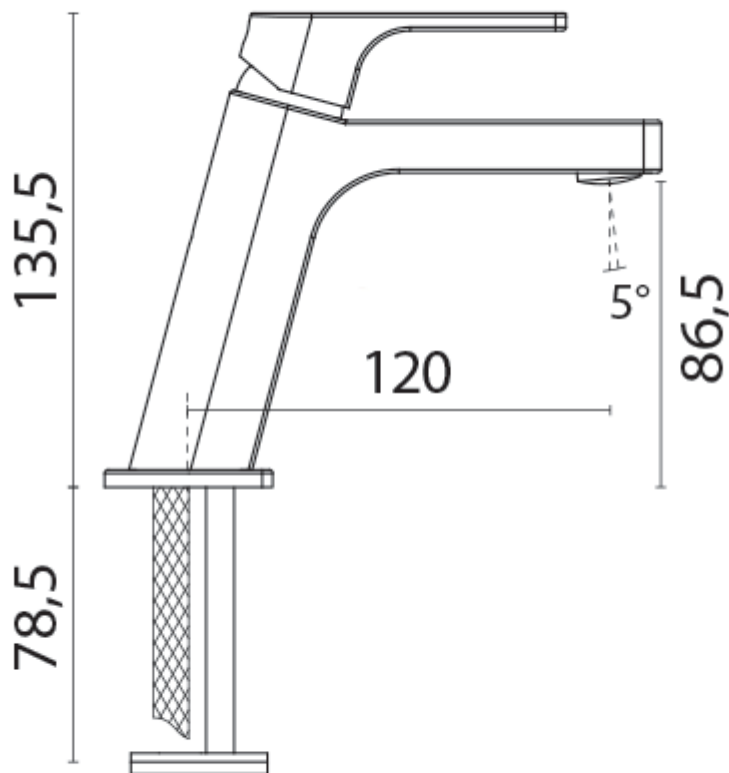

## Short Description

---

Single lever basin mixer complete with 1 1/4" 'click clack' waste.

The 'Atacama' basin mixer by Paini is manufactured from brass and is supplied in a chrome plated finish.

## Additional Information

---

Spout Length (mm)	120.00
Spout Height (mm)	86.50
Max. Counter Top Thickness (mm)	78.50
Wall Mounted	No
Weight (kg)	2.118000
Manufacturer	Paini
Finish	Chrome