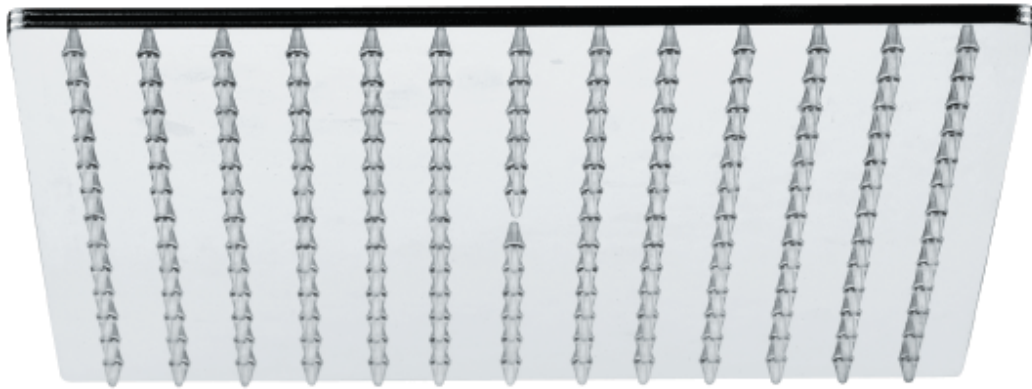

Slim Adjustable Shower Head - Square

From
£76.54

Excl. Tax: £63.78

Product Images

Short Description

A mirror polished stainless steel shower head with adjustable connection knuckle on rear. This shower head can be moderately angled in order to direct the flow of water to the desired area. With self-cleaning water outlets and a stainless steel construction, this shower head is an excellent choice for those looking for an attractive and high performing item.

Two sizes are available in this range, 200 x 200mm and 300 x 300mm.

Additional Information

Wall Mounted	No
Hose Connection	1/2" BSP Female
Weight (kg)	0.682000
Finish	304 Stainless Steel

Product Options

Size:	200mm x 200mm
	300mm x 300mm