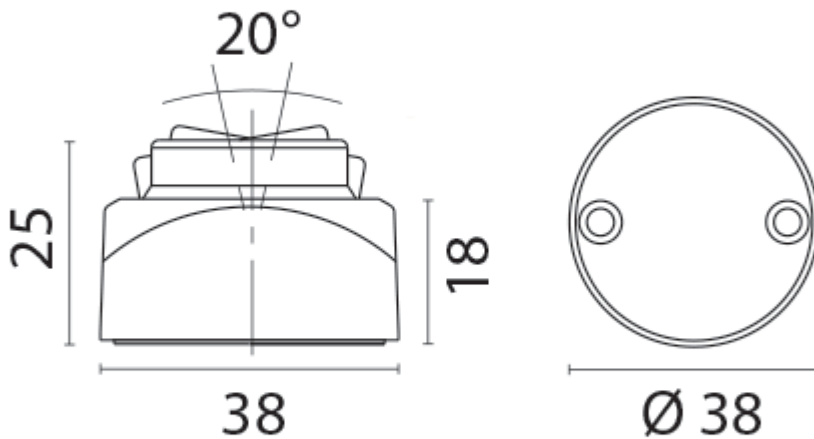

Magnetic Door Holder - For Exterior Use

From

£81.65

Excl. Tax: £68.04

Product Images

Short Description

This magnetic door stop or holder has been especially designed for exterior application but of course can also be used in interior spaces. The magnetic element has been protected from the environment and installed within a solid brass housing on both the door holder and the counterplate. This not only prevents corrosion on the magnet face but also makes for a more aesthetically pleasing product.

The door holder is available in a polished brass or chrome plated finish.

Please note fittings are not included.

Description

- [Drawing](#)
- [How To](#)

Additional Information

Diameter (mm)	38.00
Weight (kg)	0.250000
Manufacturer	Foresti & Suardi