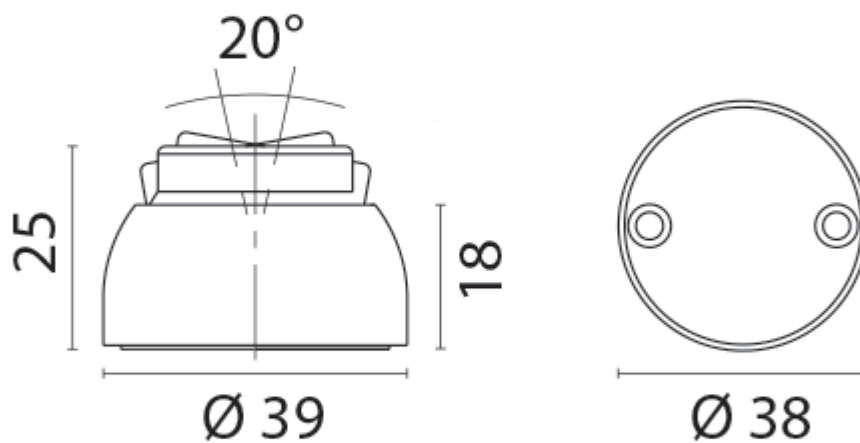

Magnetic Door Holder - For Exterior Use

From

£81.65

Excl. Tax: £68.04

Product Images

Short Description

This magnetic door stop or holder has been especially designed for exterior application but of course can also be used in interior spaces. The magnetic element has been protected from the environment and installed within a solid brass housing on both the door holder and the counterplate. This not only prevents corrosion on the magnet face but also makes for a more aesthetically pleasing product.

The door holder is available in a polished brass or chrome plated finish.

Please note fittings are not included.

Description

- [Drawing](#)
- [How To](#)

Additional Information

Diameter (mm)	39.00
Weight (kg)	0.250000
Manufacturer	Foresti & Suardi