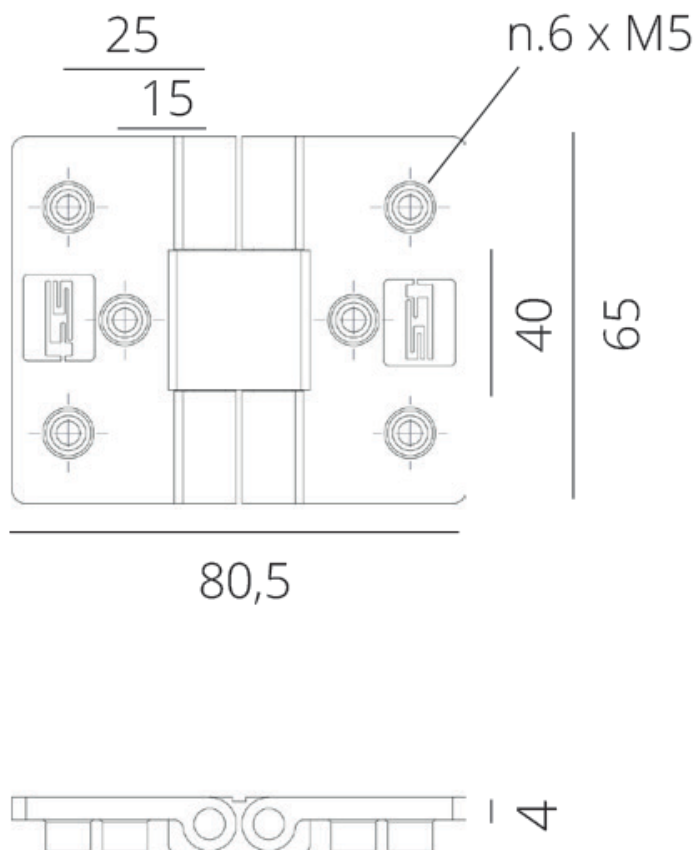

Flush Hinge - Stainless Steel

£40.99

Excl. Tax: £34.16

Product Images

Short Description

Made from 316 grade stainless steel (A4).

Highly polished finish. Stud fixing via M5 bolts (not supplied).

Description

Additional Information

Finish	316 Stainless Steel
Leaf Thickness (mm)	4.0
Manufacturer	Foresti & Suardi
Weight (kg)	0.150000