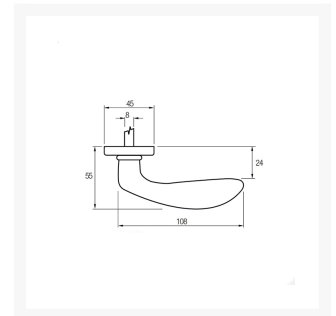

Door Handle - Chrome

£75.07

Excl. Tax: £62.56

Product Images

Short Description

Pair of solid brass door handles with roses and spindle.

- Suitable for a maximum door thickness of 42mm.
- Supplied complete with a nylon spring-loaded securing rose for self-righting of handles.
- Handles feature concealed fixings.
- Available in a chromed brass finish.

Additional Information

Base Diameter (mm)	45
Spindle (mm)	8
Spindle Length (mm)	80
Protrusion (mm)	55
Handle Length (mm)	108
Finish	Chrome
Manufacturer	Foresti & Suardi
Weight (kg)	0.390000