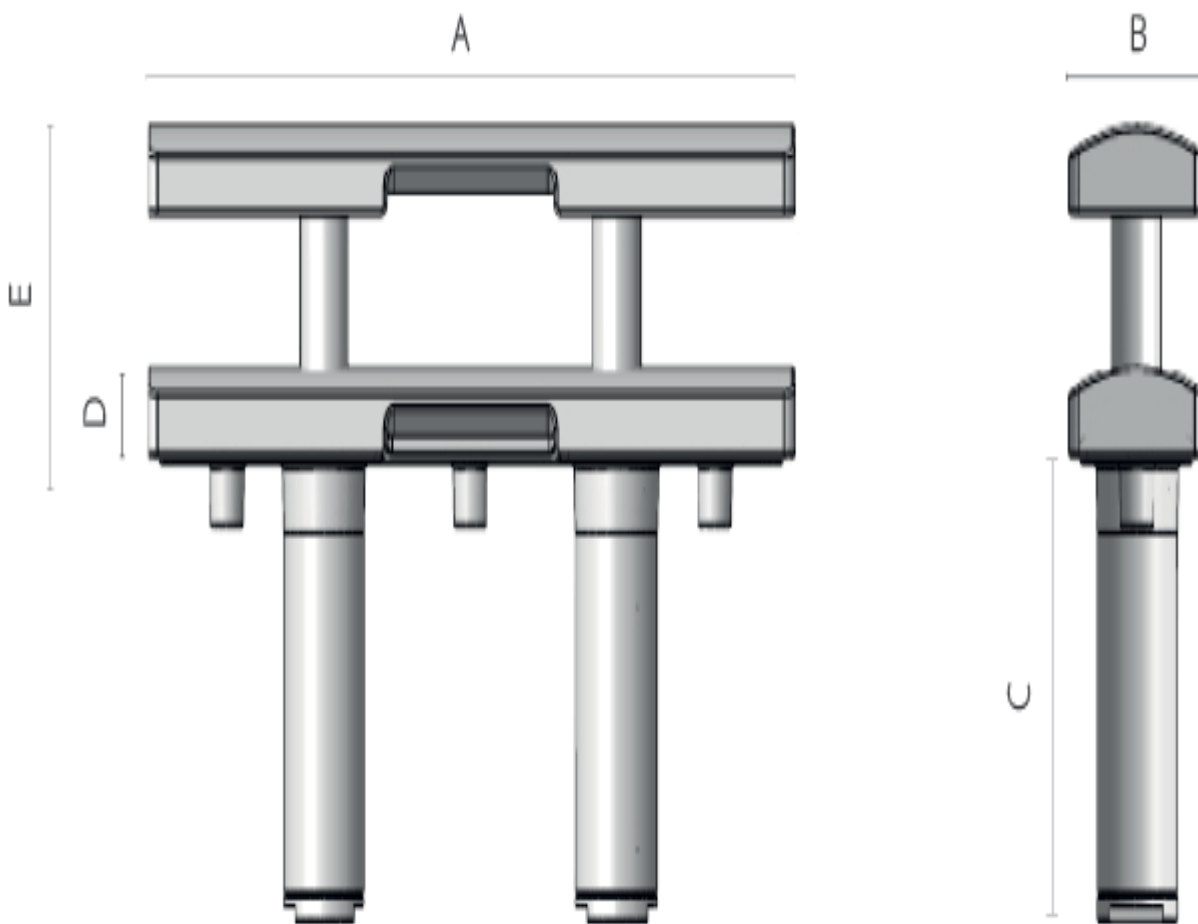

Stainless Steel Retractable Cleat - Stud Fixing

From

£163.94

Excl. Tax: £136.62

Product Images

Short Description

316-grade stainless steel retractable deck cleat in three different sizes. The cleat features a smooth and strong action with Viton seal technology for durability and performance. This retractable deck cleat shares the same top profile as the [GEM fixed cleat](#) and makes for an excellent pairing.

- Stud fixing (fixings supplied)
- Water drain connections for the middle and large size
- Polished finish

DESIGN **CHRISTIAN GRANDE**

Description

Closed

Open

	A	B	C	D	E	M	Maximum Load
9325A00SS	185	42	45	15	38	M8	700kg
9325B00SS	265	55	86	18	59	M10	3512kg
9325C00SS	355	65	118	22	87	M12	5415kg

Additional Information

Weight (kg)	2.000000
-------------	----------

Product Options

Length (mm):	185
	265
	355