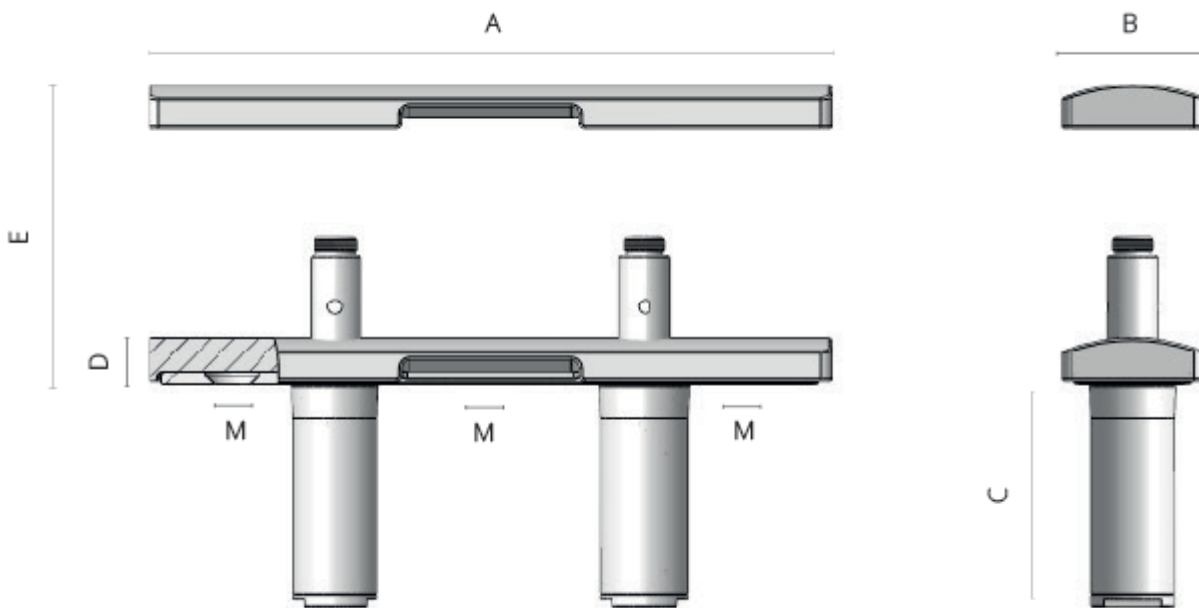

Stainless Steel Retractable Cleat

From

£155.32

Excl. Tax: £129.43

Product Images

Short Description

316-grade stainless steel retractable deck cleat in three different sizes. The cleat features a smooth and strong action with Viton seal technology for durability and performance. This retractable deck cleat shares the same top profile as the *GEM* fixed cleat and makes for an excellent pairing. This particular model of cleat features a screw fixing for applications where access from underneath is not possible. The top stainless steel casting is quickly removed from the body of the cleat, providing access to the countersunk holes in the base plate.

- Screw fixing from top (fixings not supplied)
- Water drain connections for the middle and large size
- Polished finish

DESIGN **CHRISTIAN GRANDE**

Description

Closed

Open

	A	B	C	D	E	M	Maximum Load
9326A00SS	185	42	45	15	38	M8	700kg
9326B00SS	265	55	86	18	59	M10	3512kg
9326C00SS	355	65	118	22	87	M12	5415kg

Additional Information

Weight (kg)	2.000000
-------------	----------

Product Options

Length (mm):	185
	265
	355