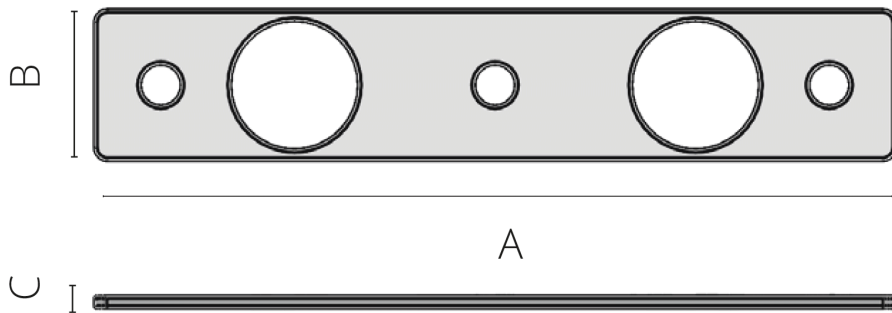

## Short Description

---

A 4mm thick 316-grade stainless steel counter plate for use with our stud fixing retractable deck cleats. The counter plate provides extra strength by spreading the compression force of the securing nuts.

Plates available for the medium and large cleat sizes.

240mm long plate for use with:

- 9320B00SS
- 9325B00SS

320mm long plate for use with:

- 9320C00SS
- 9325C00SS

## Description

---

	A	B	C
<b>PL-932B-SS</b>	240	45	4
<b>PL-932C-SS</b>	320	50	4

## Product Options

---

Length (mm):	320
	240