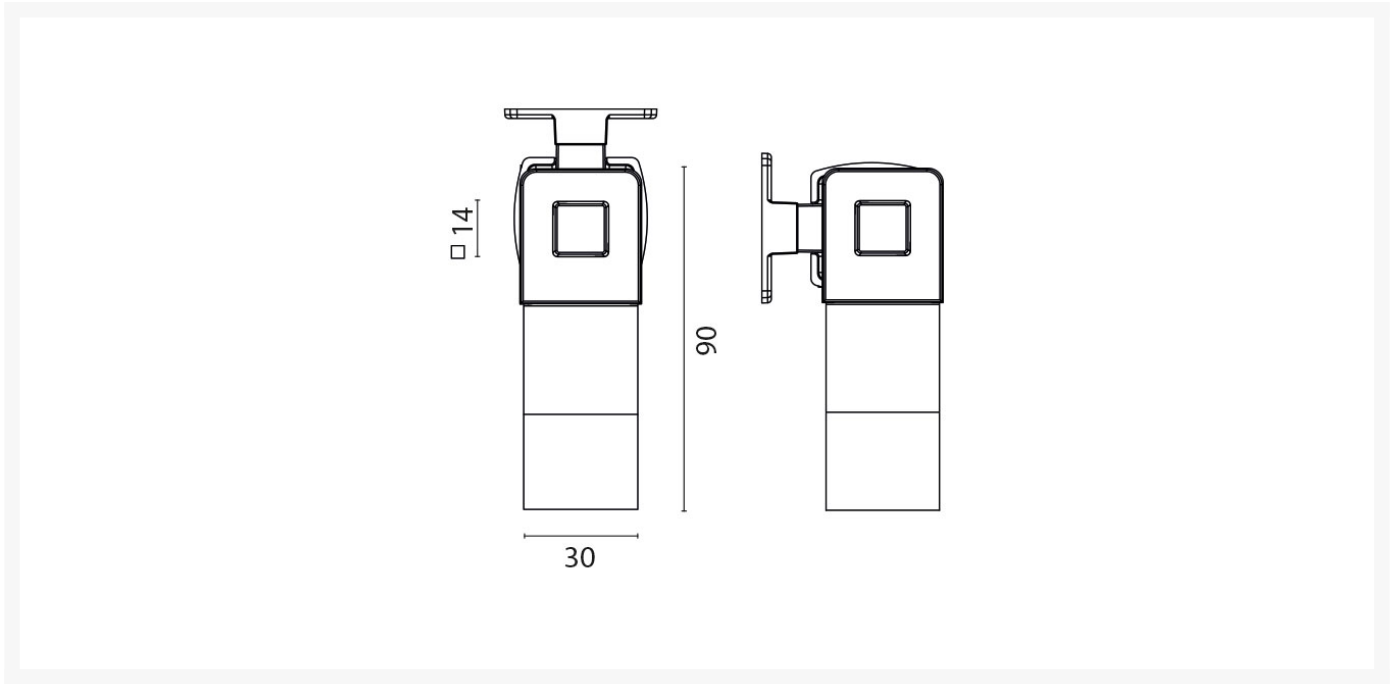

Short Description

Solid brass push button complete with latch.

Available in chromed brass with a choice of 4 leathers.

Other finishes available on request, a minimum order quantity may apply.

Description