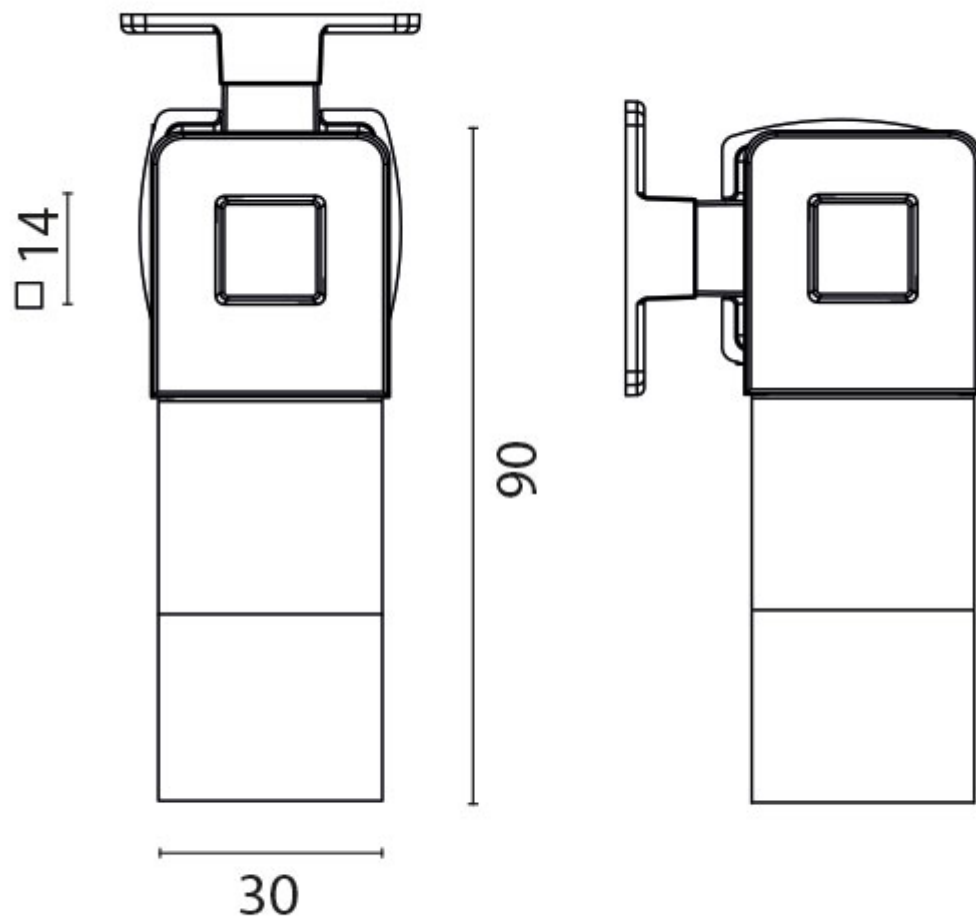

## Additional Information

Max. Panel Thickness (mm)	23
Manufacturer	Foresti & Suardi
Weight (kg)	0.150000