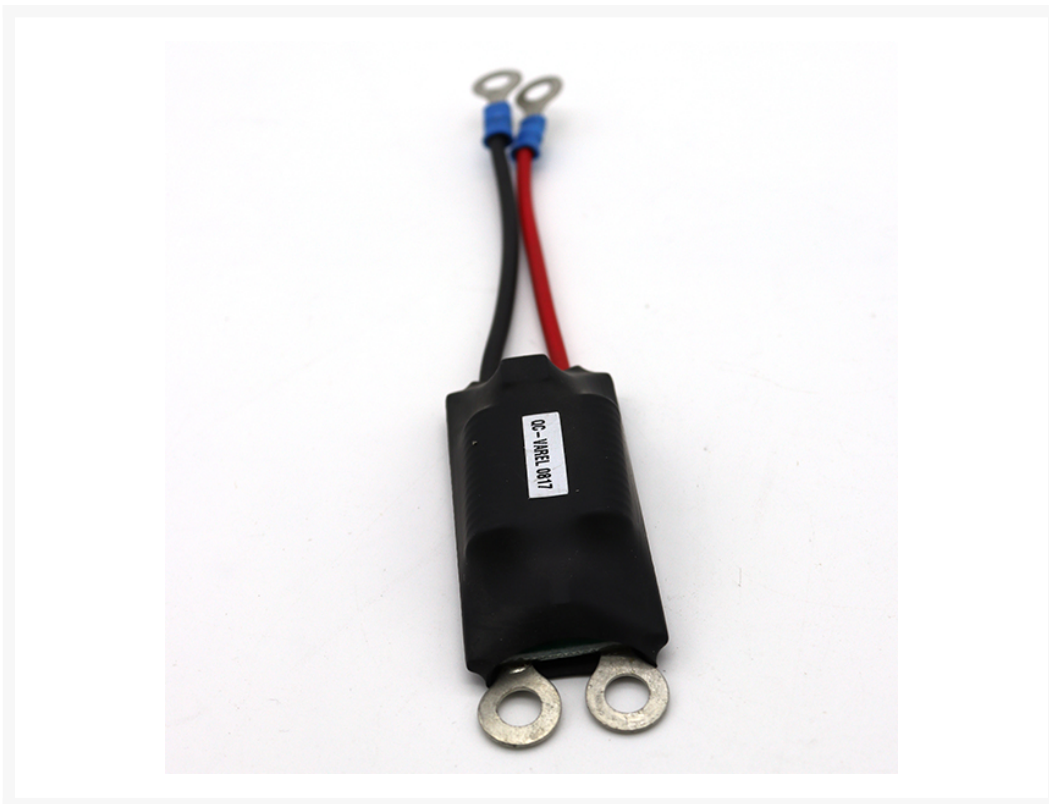

Electric Filter for Motor

£100.09

Excl. Tax: **£83.41**

Product Images

Short Description

A electric filter for fitting to the motor when converting the control box to radio remote.
Contact our [Technical Team](#) with the serial number of your passerelle for compatibility.

Additional Information

Weight (kg)

0.010000