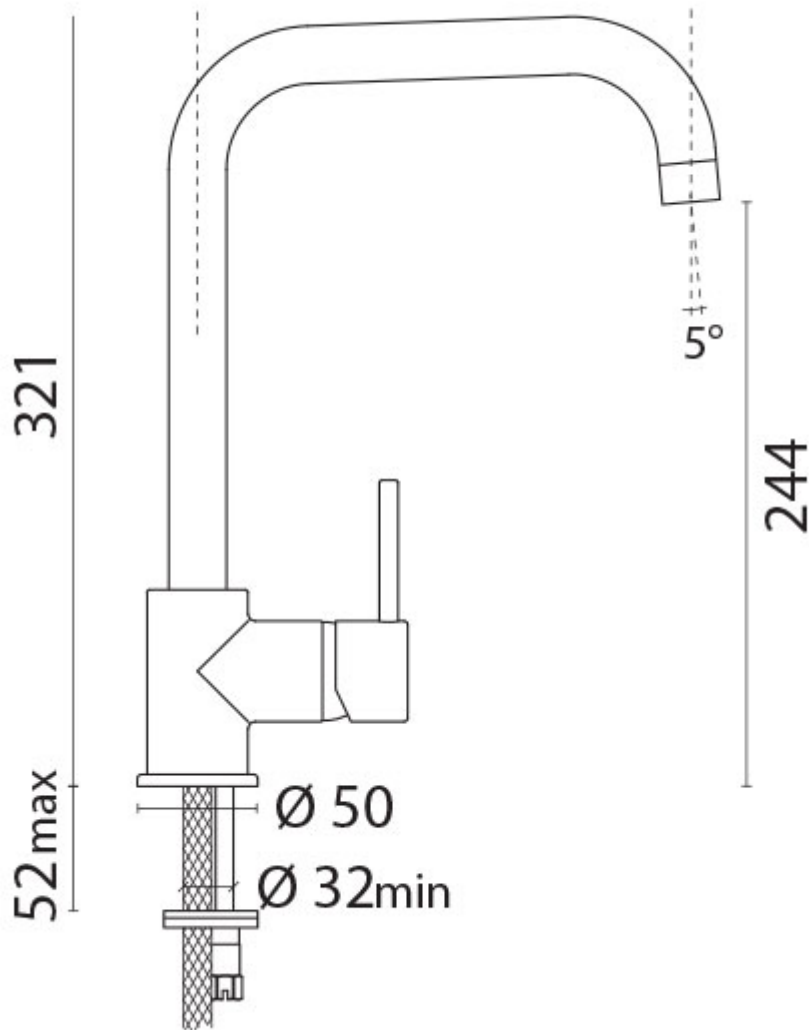

'Cox' Single Lever Sink Mixer - Chrome

£186.41

Excl. Tax: £155.34

Product Images

Short Description

A chrome plated brass single lever mixer with a swivel spout, ideal for double sink installations.

Description

Additional Information

Spout Length (mm)	205.00
Spout Height (mm)	321.00
Max. Counter Top Thickness (mm)	52.00
Wall Mounted	No
Base Diameter (mm)	50.00
Weight (kg)	2.230000
Manufacturer	Foresti & Suardi
Finish	Chrome