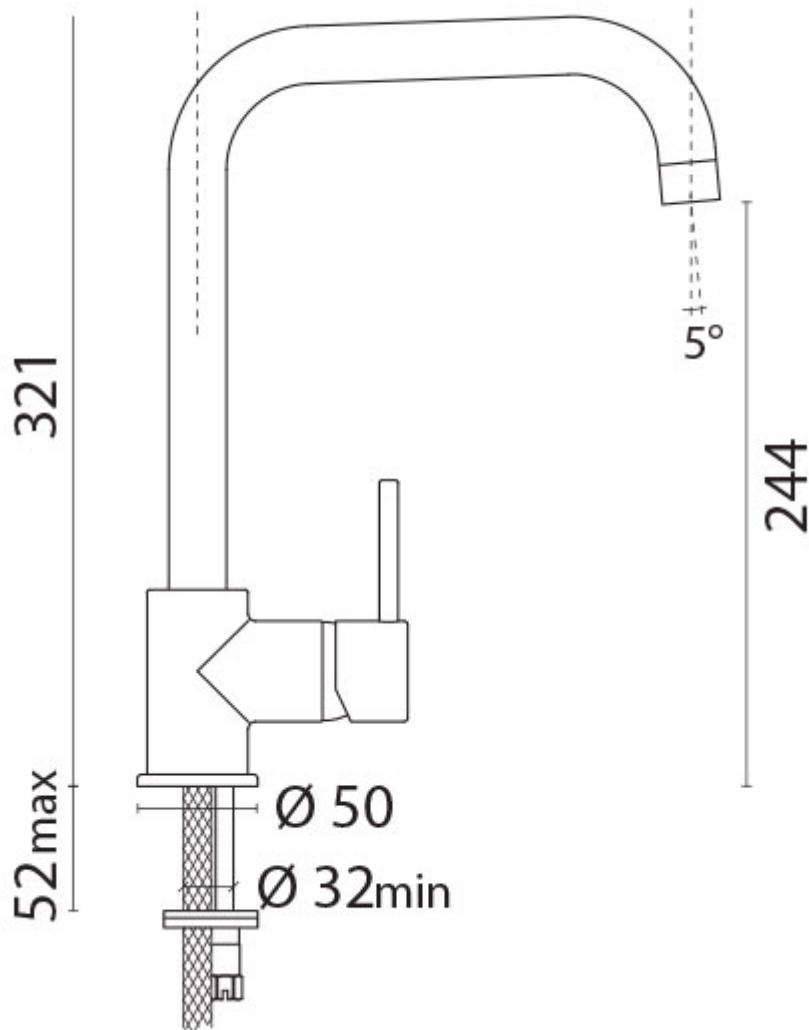

## Short Description

---

A chrome plated brass single lever mixer with a swivel spout, ideal for double sink installations.

## Additional Information

---

Spout Length (mm)	205.00
Spout Height (mm)	321.00
Max. Counter Top Thickness (mm)	52.00
Wall Mounted	No
Base Diameter (mm)	50.00
Weight (kg)	2.230000
Manufacturer	Foresti & Suardi
Finish	Chrome