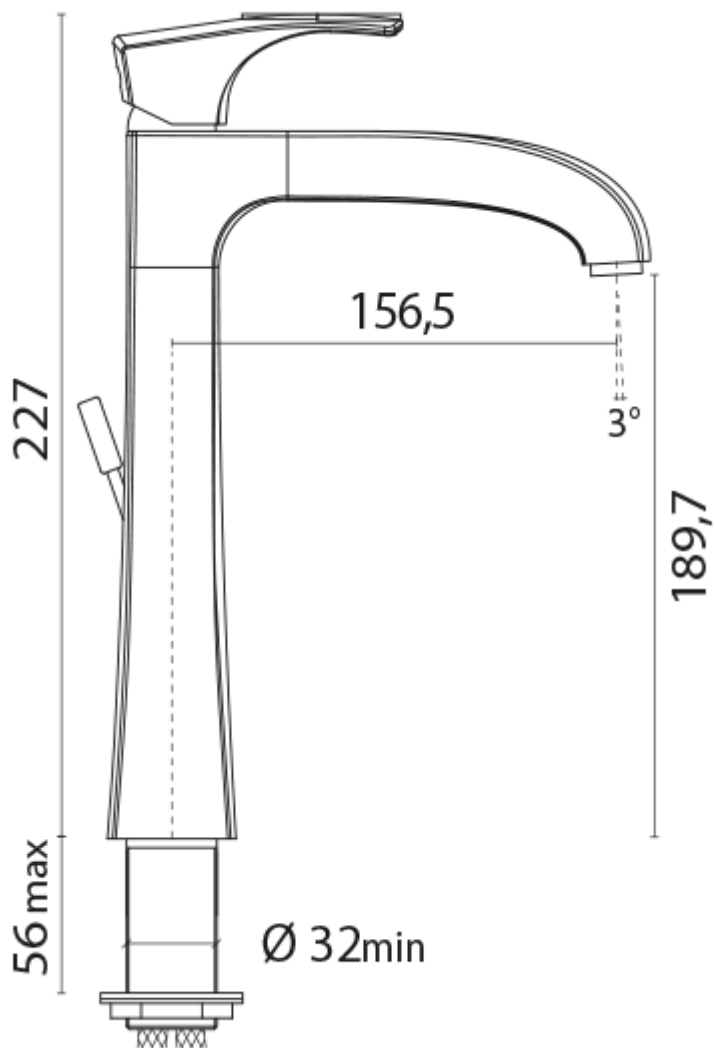

## Product Images

## Short Description

---

The 'Lady' single lever basin mixer by Painsi is made from brass and chrome plated. Supplied with a pop-up waste.

## Additional Information

---

Spout Height (mm)	227.00
Max. Counter Top Thickness (mm)	56.00
Wall Mounted	No
Weight (kg)	2.200000
Manufacturer	Paini
Finish	Chrome