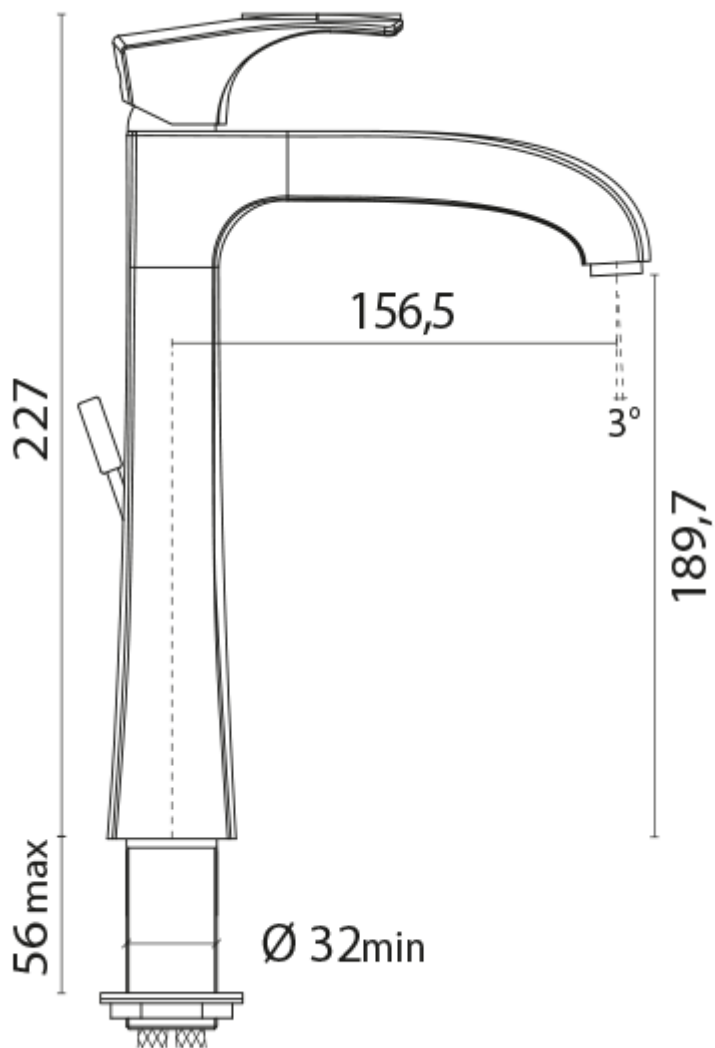

'Lady' Single Lever Basin Mixer

£483.73

Excl. Tax: £403.11

Product Images

Short Description

The 'Lady' single lever basin mixer by Pains is made from brass and chrome plated. Supplied with a pop-up waste.

Description

Additional Information

Spout Height (mm)	227.00
Max. Counter Top Thickness (mm)	56.00
Wall Mounted	No
Weight (kg)	2.200000
Manufacturer	Paini
Finish	Chrome