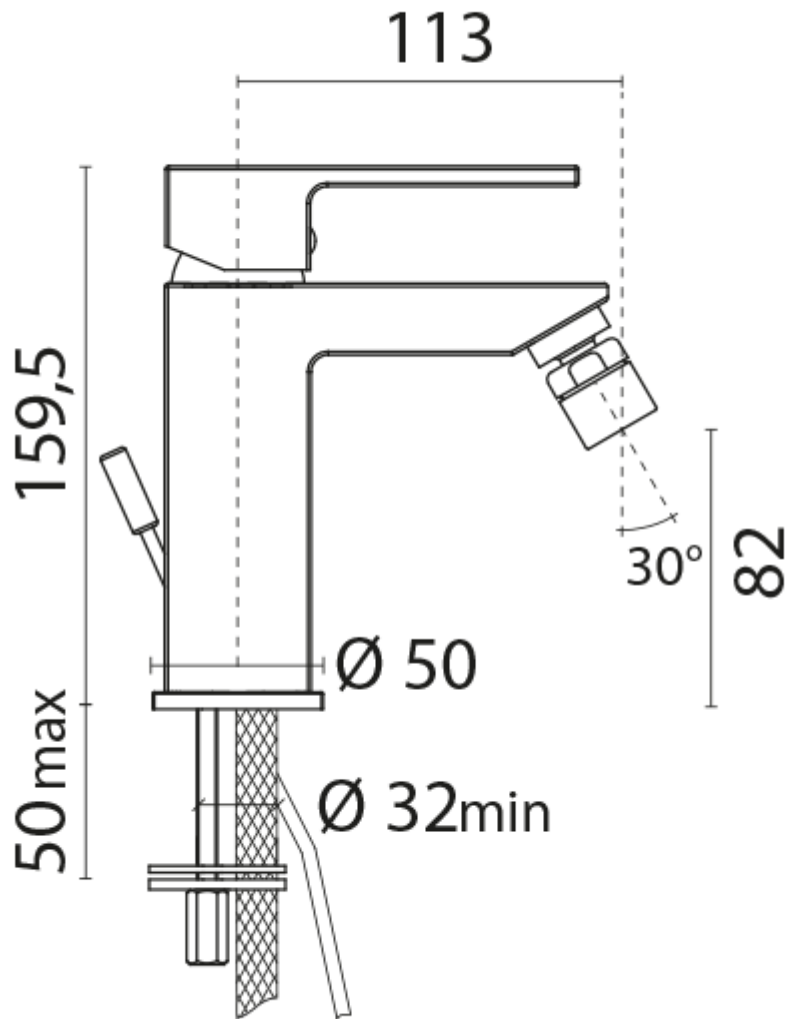

'Dax R' Single Lever Bidet Mixer

£297.50

Excl. Tax: £247.92

Product Images

Short Description

A chrome plated brass single lever bidet mixer supplied with 1 1/4" pop-up waste.

Description

Additional Information

Spout Height (mm)	159.50
Max. Counter Top Thickness (mm)	50.00
Wall Mounted	No
Weight (kg)	2.000000
Manufacturer	Paini
Finish	Chrome