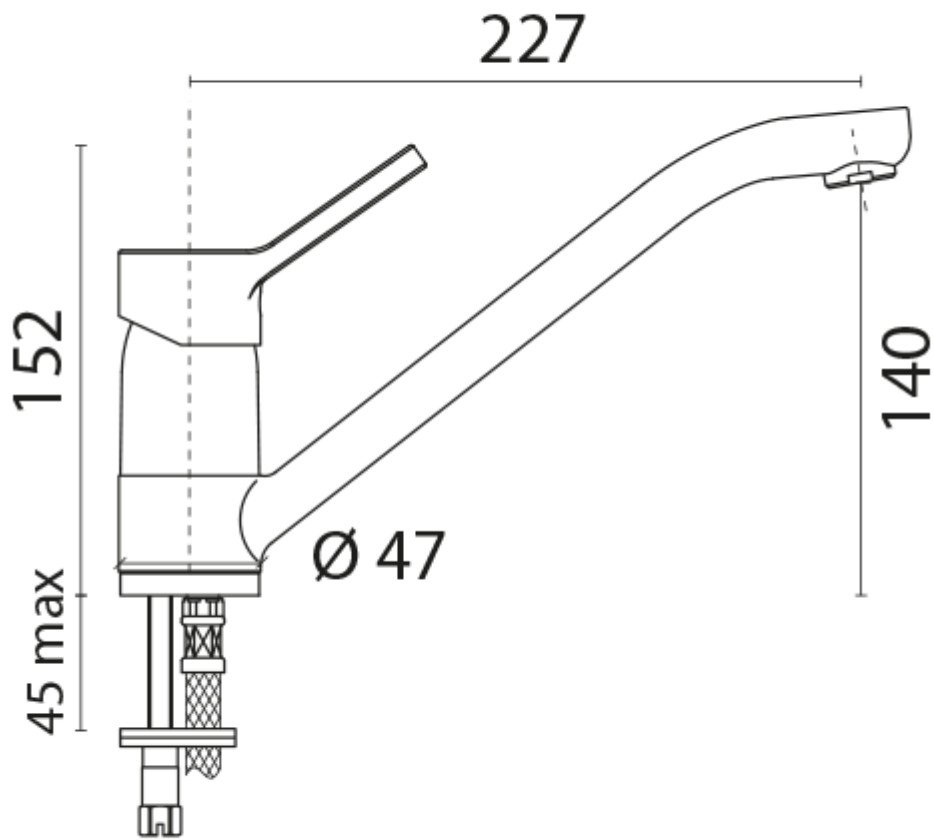

'Arena' Single Lever Sink Mixer

£133.49

Excl. Tax: £111.24

Product Images

Short Description

The 'Arena' 4391C is a solid brass, chrome plated, single lever sink mixer.

Description

Additional Information

Spout Length (mm)	227.00
Spout Height (mm)	152.00
Max. Counter Top Thickness (mm)	45.00
Wall Mounted	No
Base Diameter (mm)	47.00
Weight (kg)	2.000000
Manufacturer	Paini
Finish	Chrome