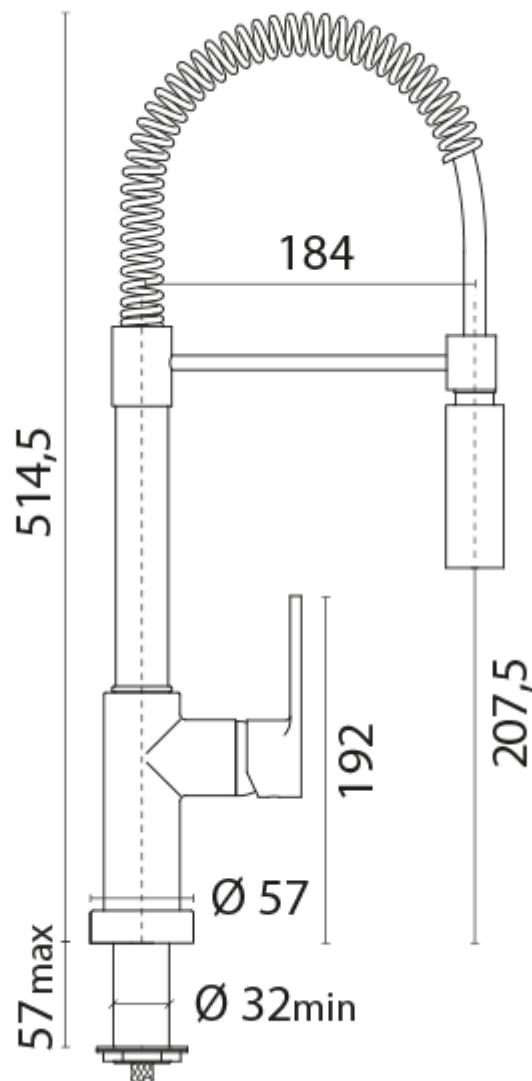

'Arena' Single Lever Sink Mixer with Swivel Spout

£320.08

Excl. Tax: **£266.73**

Product Images

Short Description

The 'Arena' 4393C Galley Mixer is crafted from brass and chrome plated, enhancing the aesthetic of any culinary space. The single lever design ensures effortless control over water flow and temperature, whilst the spring spout adds a touch of modern flair and practicality.

Description

Additional Information

Spout Length (mm)	184.00
Spout Height (mm)	207.50
Max. Counter Top Thickness (mm)	57.00
Drain Diameter (mm)	32.00
Wall Mounted	No
Base Diameter (mm)	57.00
Weight (kg)	3.000000
Manufacturer	Paini
Finish	Chrome