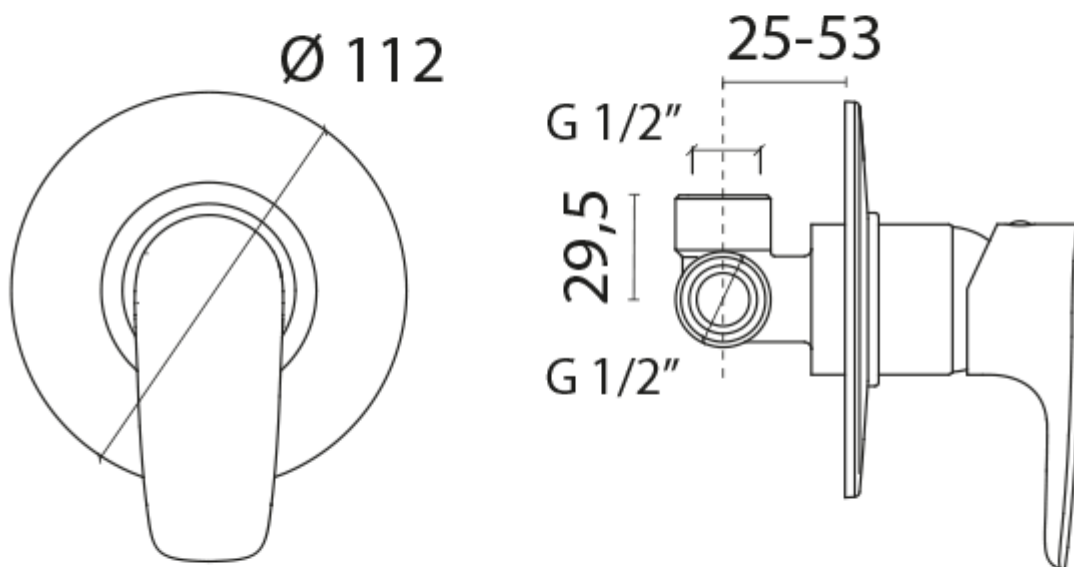

## Product Images

## Short Description

---

'Smart' 4407C is a chrome plated brass, single lever, shower mixer.

## Additional Information

---

Wall Mounted	No
Diameter (mm)	112.00
Weight (kg)	1.500000
Manufacturer	Paini
Finish	Chrome