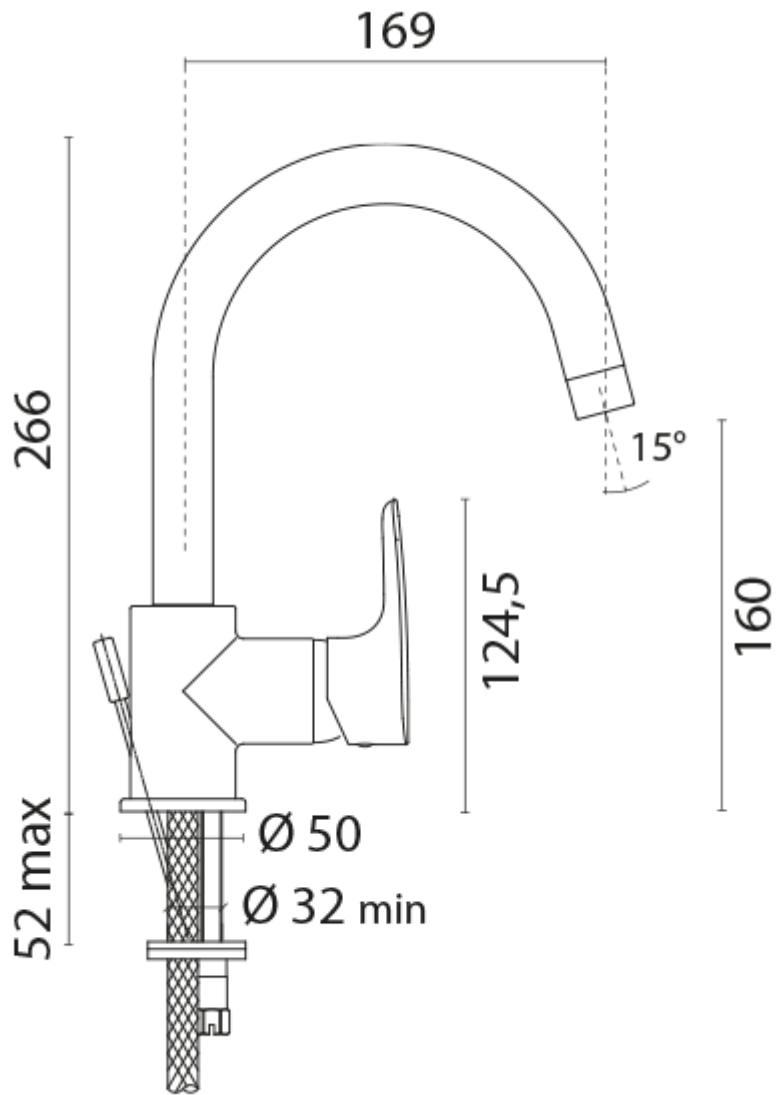

'Parallel' Single Lever Sink Mixer with Swivel Spout

£194.82

Excl. Tax: £162.35

Product Images

Short Description

A chrome plated brass single lever mixer tap with swivel spout. Supplied with pop-up waste.

Description

Additional Information

Spout Length (mm)	169.00
Spout Height (mm)	266.00
Max. Counter Top Thickness (mm)	52.00
Wall Mounted	No
Weight (kg)	2.000000
Manufacturer	Foresti & Suardi
Finish	Chrome