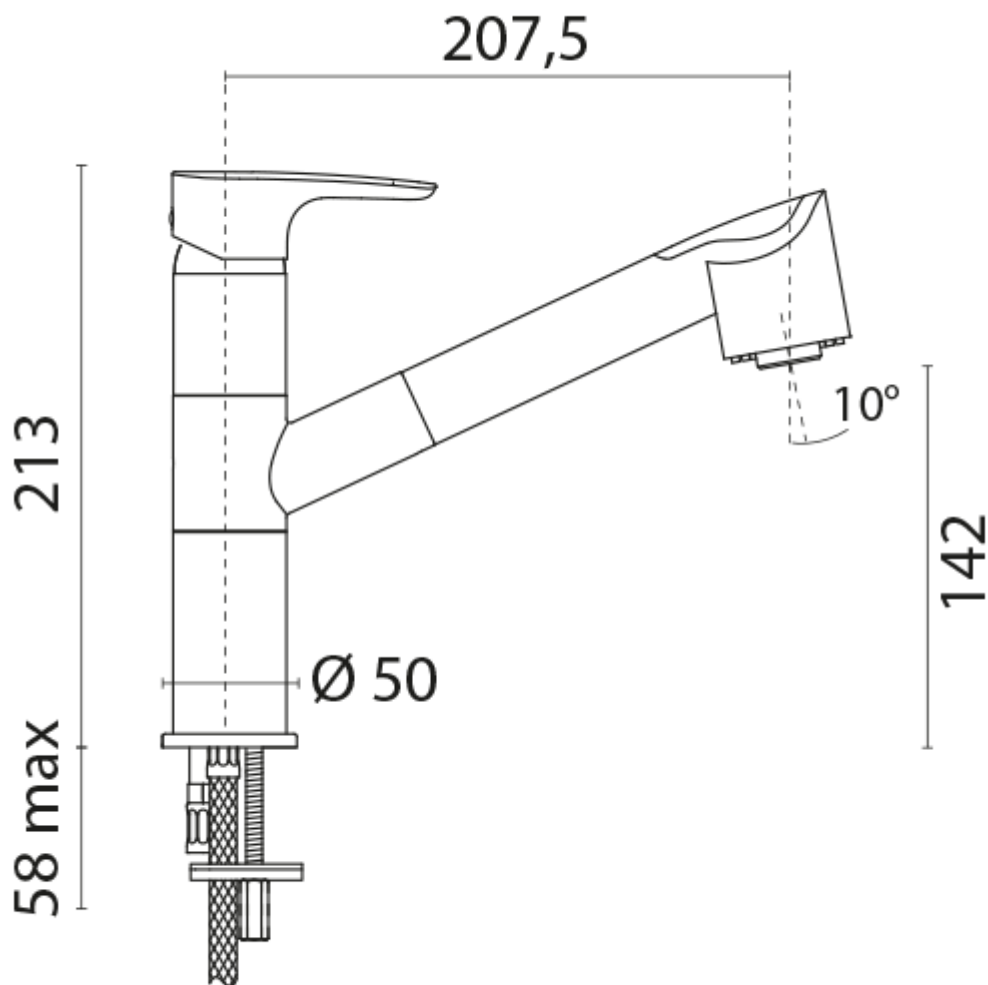

## Short Description

---

The 'Parallel' 4414C is a solid brass, chrome plated, galley mixer with an extractable spout. Its single lever design offers effortless control over water flow and temperature, while the inclusion of an extractable spout enhances versatility, allowing users to easily maneuver and direct water for various tasks.

## Additional Information

---

Spout Height (mm)	213.00
Max. Counter Top Thickness (mm)	58.00
Wall Mounted	No
Weight (kg)	2.500000
Manufacturer	Foresti & Suardi
Finish	Chrome