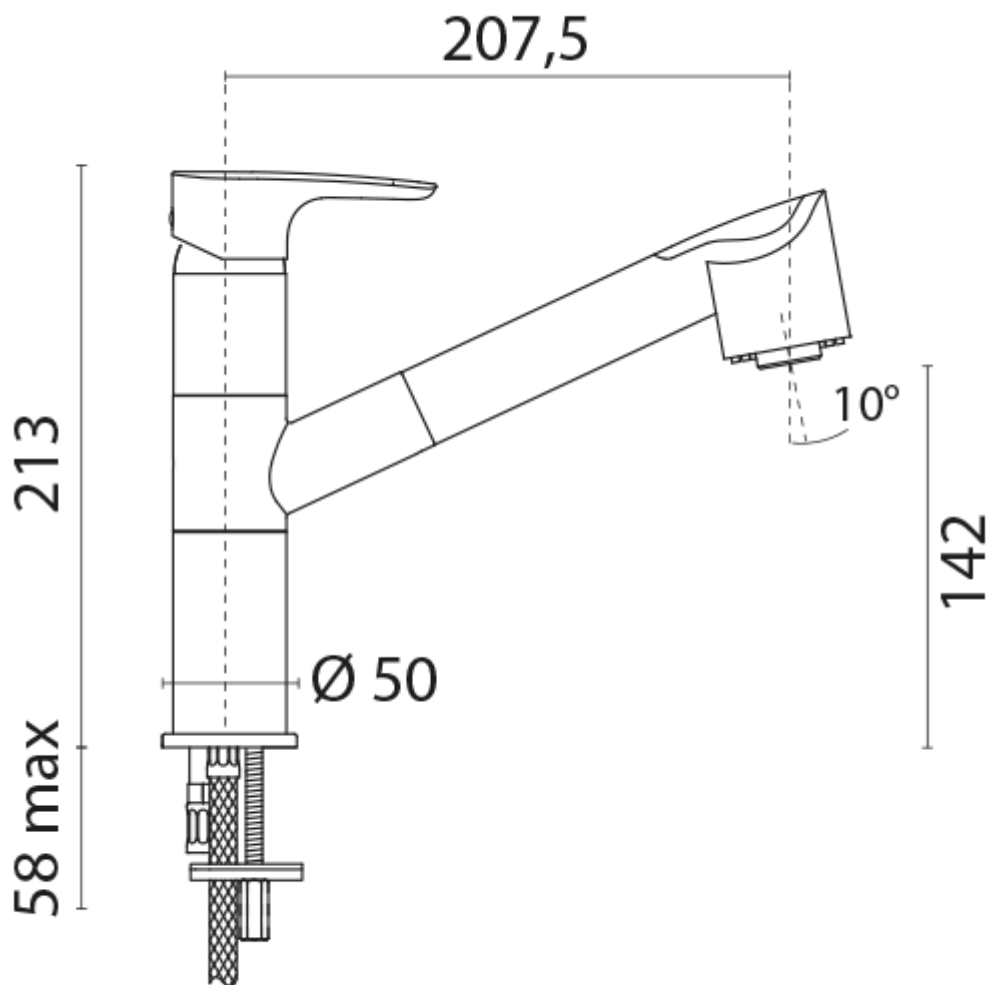

'Parallel' Single Lever Mixer with Extractable Spout

£305.93

Excl. Tax: £254.94

Product Images

Short Description

The 'Parallel' 4414C is a solid brass, chrome plated, galley mixer with an extractable spout. Its single lever design offers effortless control over water flow and temperature, while the inclusion of an extractable spout enhances versatility, allowing users to easily maneuver and direct water for various tasks.

Supplied without waste.

Description

Additional Information

Spout Height (mm)	213.00
Max. Counter Top Thickness (mm)	58.00
Wall Mounted	No
Weight (kg)	2.500000
Manufacturer	Foresti & Suardi
Finish	Chrome