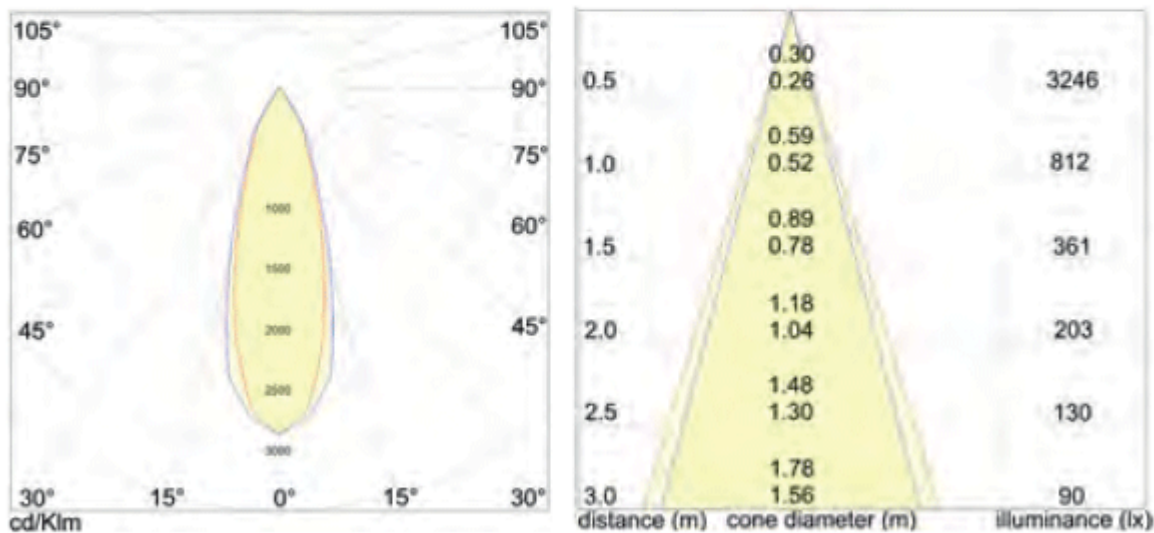

- Galvanised brass face, chrome plated
- Custom finishes available on request
- Tempered glass lens
- Anodised aluminium heatsink
- Multiple lens angles available
- Available in numerous white colour temperatures as well as red
- CRI>90

*minimum order quantities may apply for this customisation.

Description

Photometric data shown below for *Plutone TG* spotlight which shares same output as *Luna TRG*. Photometric data for various lens angles shown below:

PLUTONE TG - T90 - TRG

art./ref. 5289 - 5290 - 5293

Power LED

283 L UMEN

812 L ux ad 1 m

44° ANGLE