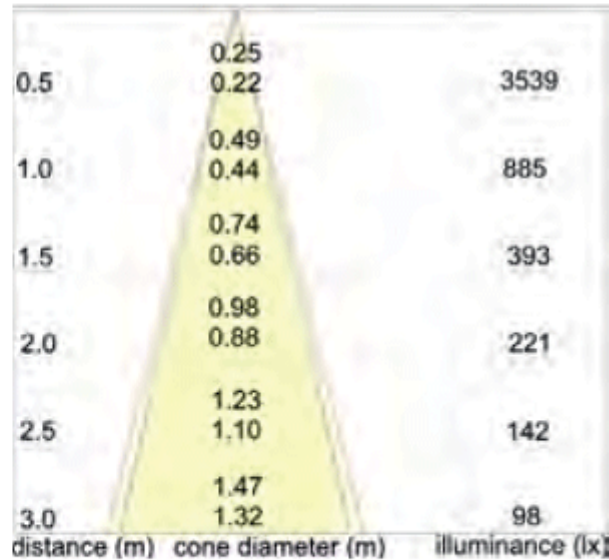

*minimum order quantities may apply for this customisation.

Description

Photometric data shown below for *Plutone TG* spotlight which shares same output as *Luna TRG*. Photometric data for various lens angles shown below:

PLUTONE TG - T90 - TRG

art./ref. 5289 - 5290 - 5293

Power LED

283 L UMEN

812 L ux ad 1 m

44° ANGLE

PLUTONE TG - T90 - TRG

art./ref. 5289M - 5290M - 5293M

Power LED

276 L UMEN

885 L ux ad 1 m

29°

ANGLE

PLUTONE TG - T90 - TRG

art./ref. 5289N - 5290N - 5293N

Power LED