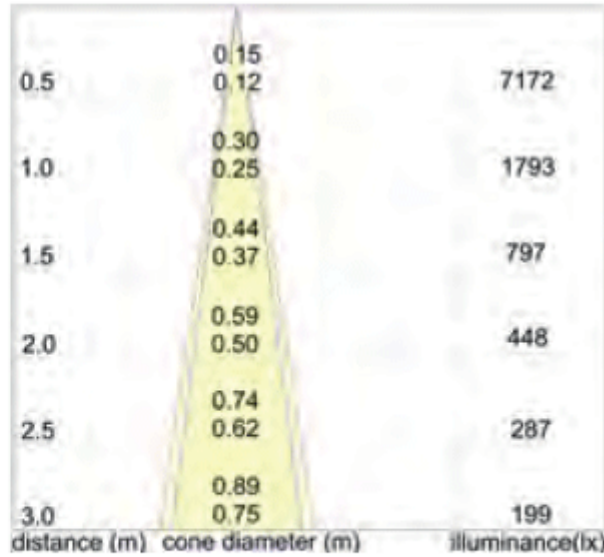

PLUTONE TG - T90 - TRG

art./ref. 5289N - 5290N - 5293N

Power LED

277 L UMEN

1793 Lux ad 1 m

14°

ANGLE