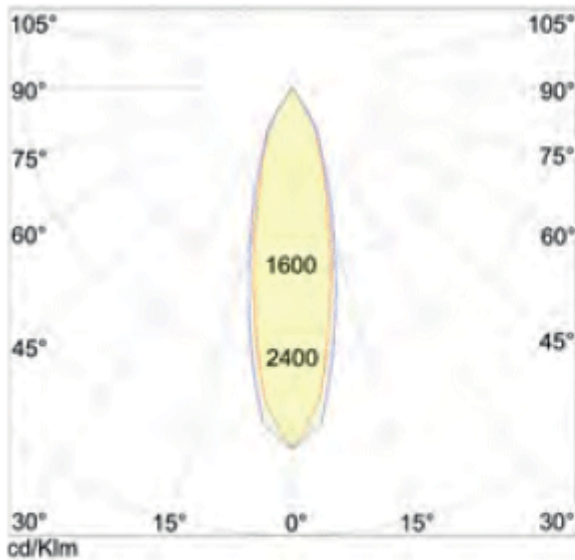

*minimum order quantities may apply for this customisation.

Description

Photometric data shown below for *Plutone TG* spotlight which shares same output as *Luna TRG*. Photometric data for various lens angles shown below:

PLUTONE TG - T90 - TRG

art./ref. 5289 - 5290 - 5293

Power LED

283 L UMEN

812 L ux ad 1 m

44° ANGLE

PLUTONE TG - T90 - TRG

art./ref. 5289M - 5290M - 5293M

Power LED

276 L UMEN

885 L ux ad 1 m

29°

ANGLE

PLUTONE TG - T90 - TRG

art./ref. 5289N - 5290N - 5293N

Power LED

277 L UMEN

1793 Lux ad 1 m

14°

ANGLE

Additional Information

Weight (kg)	0.300000
Manufacturer	Foresti & Suardi
Installation	Recessed
Light Element Type	Power LED
Rotation Angle	± 16°
Wattage	5W
CRI	>90
Input Voltage	10-30Vdc
IP Rating	IP65
Dimmer	Yes
Bezel Size (mm)	Ø78.00
Cut-out Size (mm)	Ø78.00
Depth (mm)	57.00