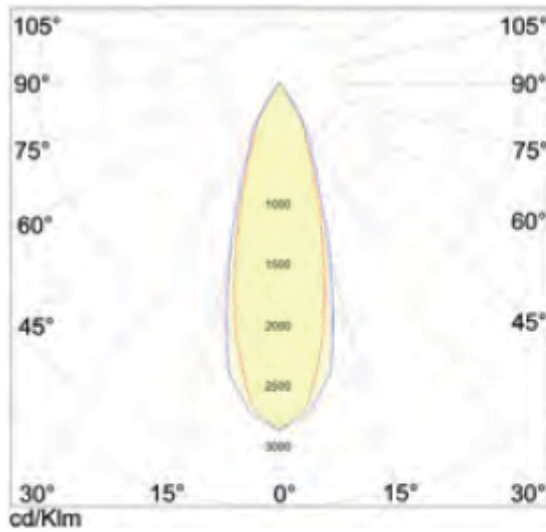

*minimum order quantities may apply for this customisation.

Description

Photometric data shown below for *Plutone TG* spotlight which shares same output as *Luna TRG*. Photometric data for various lens angles shown below:

PLUTONE TG - T90 - TRG

art./ref. 5289 - 5290 - 5293

Power LED

283 L UMEN

812 L ux ad 1 m

44° ANGLE

PLUTONE TG - T90 - TRG

art./ref. 5289M - 5290M - 5293M

Power LED

276 L UMEN

885 L ux ad 1 m

29°

ANGLE

PLUTONE TG - T90 - TRG

art./ref. 5289N - 5290N - 5293N

Power LED

277 L UMEN

1793 Lux ad 1 m

14°

ANGLE

Additional Information

Weight (kg)	0.300000
Manufacturer	Foresti & Suardi
Installation	Recessed
Light Element Type	Power LED
Rotation Angle	± 16°
Wattage	5W
CRI	>90
Input Voltage	10-30Vdc
IP Rating	IP65
Dimmer	Yes
Bezel Size (mm)	Ø78.00
Cut-out Size (mm)	Ø78.00
Depth (mm)	57.00