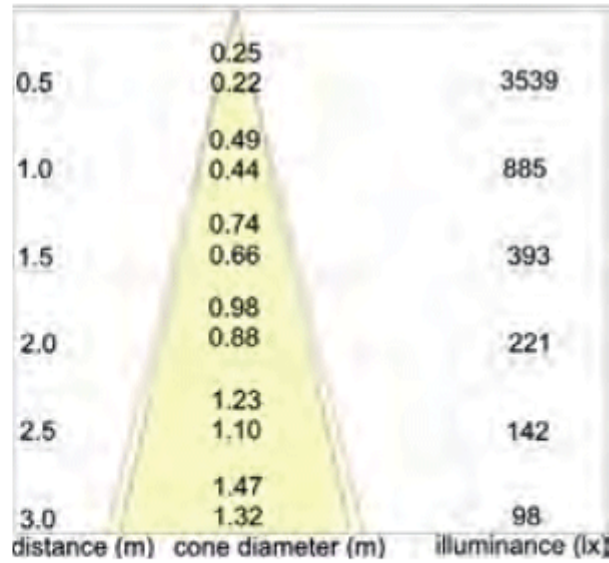

PLUTONE TG - T90 - TRG

art./ref. 5289M - 5290M - 5293M

Power LED

276 L UMEN

885 L ux ad 1 m

29°

ANGLE