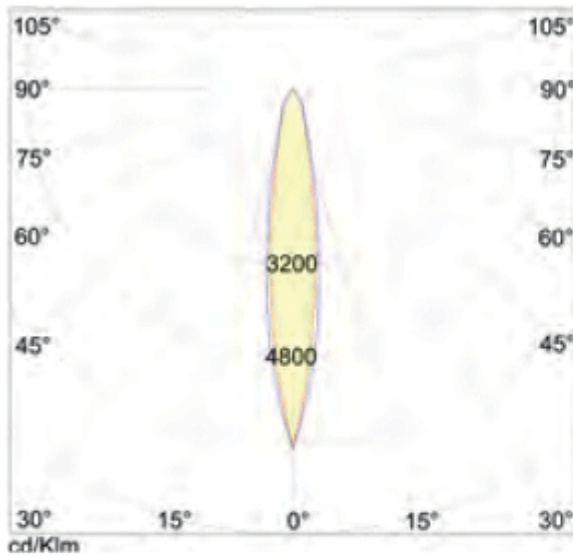

*minimum order quantities may apply for this customisation.

Description

Photometric data shown below for *Plutone TG* spotlight which shares same output as *Luna TRG*. Photometric data for various lens angles shown below:

Power LED

276 L UMEN

885 L ux ad 1 m

29°

ANGLE

PLUTONE TG - T90 - TRG

art./ref. 5289N - 5290N - 5293N

Power LED

277 L UMEN

1793 Lux ad 1 m

14°

ANGLE

Additional Information

Weight (kg)	0.300000
Manufacturer	Foresti & Suardi
Installation	Recessed
Light Element Type	Power LED
Rotation Angle	± 16°
Wattage	5W
CRI	>90
Input Voltage	10-30Vdc
IP Rating	IP65
Dimmer	Yes
Bezel Size (mm)	Ø78.00
Cut-out Size (mm)	Ø78.00
Depth (mm)	57.00

Product Options

LED Colour:	White 2700°K
	White 3200°K
	White 4000°K
	Red
Lens Angle:	14°
	29°
	44°
Finish:	Chrome
	Black