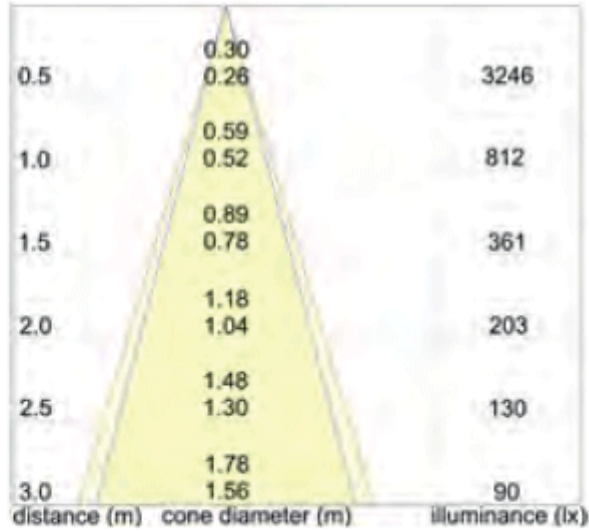

*minimum order quantities may apply for this customisation.

Description

Photometric data shown below for *Plutone TG* spotlight which shares same output as *Luna TRG*. Photometric data for various lens angles shown below:

PLUTONE TG - T90 - TRG

art./ref. 5289 - 5290 - 5293

Power LED

283 L UMEN

812 L ux ad 1 m

44° ANGLE

PLUTONE TG - T90 - TRG

art./ref. 5289M - 5290M - 5293M

Product Options

LED Colour:	White 2700°K
	White 3200°K
	White 4000°K
	Red
Lens Angle:	14°
	29°
	44°
Finish:	Chrome
	Black