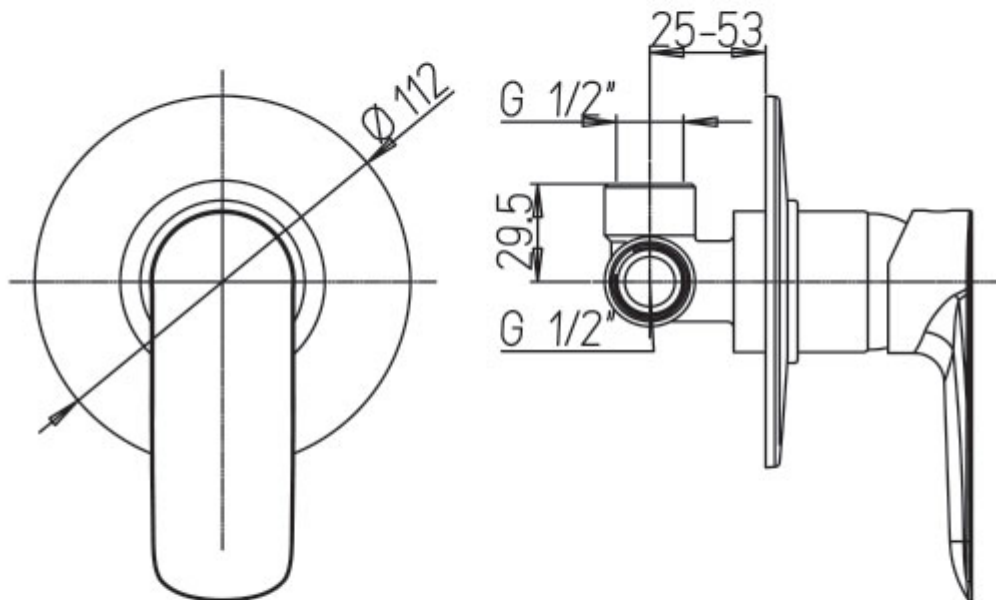

'Nove' Single Lever Shower Mixer

£75.20

Excl. Tax: £62.67

Product Images

Short Description

The 'Nove' 4427C is a solid brass, chrome plated, single lever shower mixer by Paini.

Description

Additional Information

Wall Mounted	Yes
Diameter (mm)	112.00
Weight (kg)	0.800000
Manufacturer	Paini
Finish	Chrome