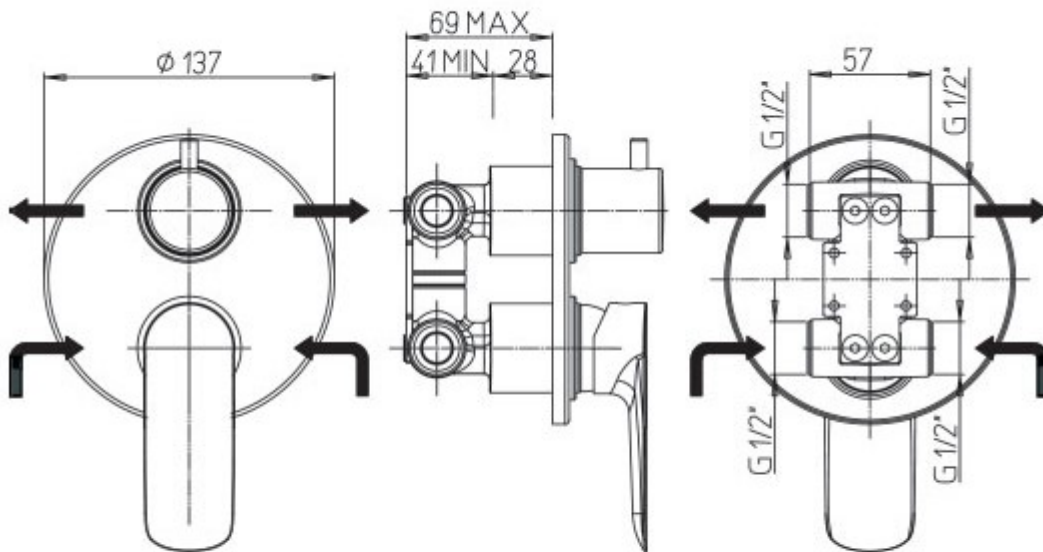

'Nove' Single Lever Shower Mixer

£141.91

Excl. Tax: £118.26

Product Images

Short Description

The 'Nove' 4428C is a solid brass, chrome plated, single lever shower mixer with 2-way rotary diverter valve.

Description

Additional Information

Wall Mounted	Yes
Diameter (mm)	137.00
Weight (kg)	1.590000
Manufacturer	Paini
Finish	Chrome