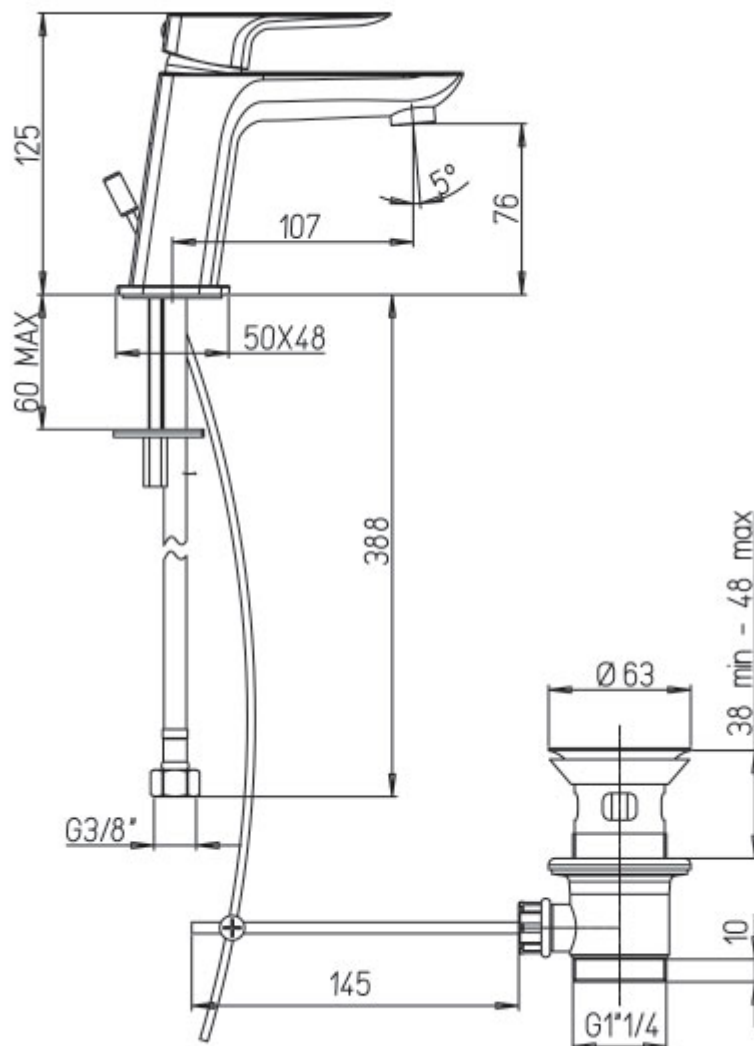

'Nove' Single Lever Basin Mixer

£113.33

Excl. Tax: £94.44

Product Images

Short Description

The 'Nove' 4421C is a solid brass, chrome plated, single lever basin mixer. Supplied with pop-up waste.

Description

Additional Information

| | |
|---------------------------------|----------|
| Spout Height (mm) | 76.00 |
| Max. Counter Top Thickness (mm) | 60.00 |
| Wall Mounted | No |
| Weight (kg) | 1.550000 |
| Manufacturer | Paini |
| Finish | Chrome |