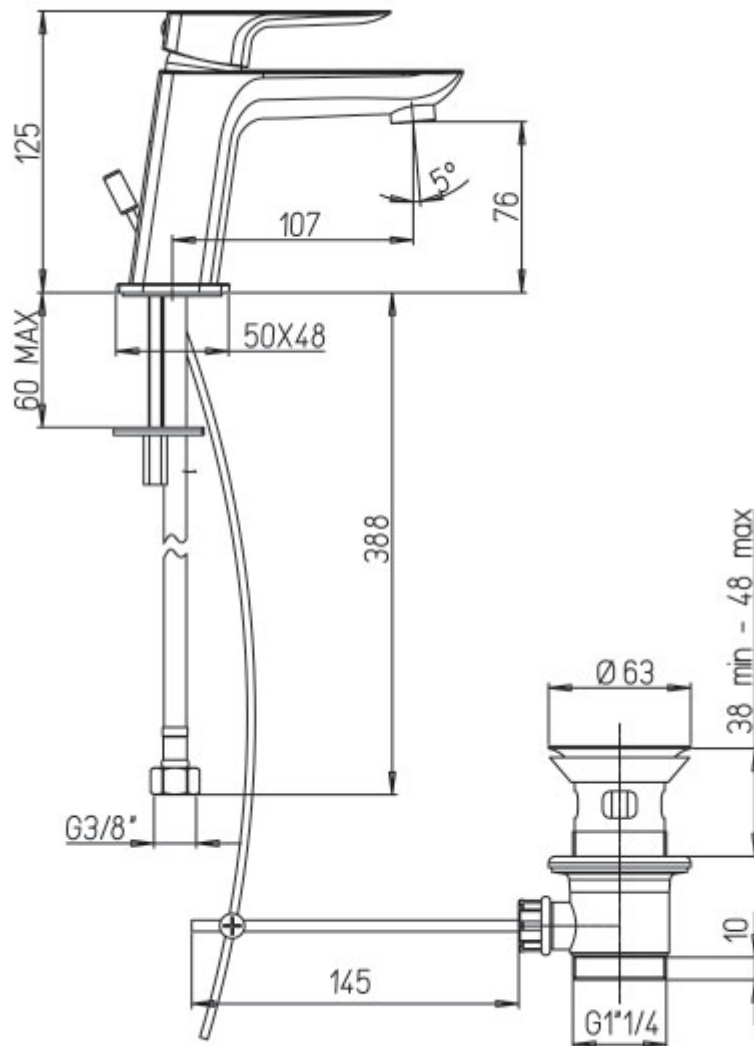

## Product Images

## Short Description

---

The 'Nove' 4421C is a solid brass, chrome plated, single lever basin mixer. Supplied with pop-up waste.

## Additional Information

---

Spout Height (mm)	76.00
Max. Counter Top Thickness (mm)	60.00
Wall Mounted	No
Weight (kg)	1.550000
Manufacturer	Paini
Finish	Chrome