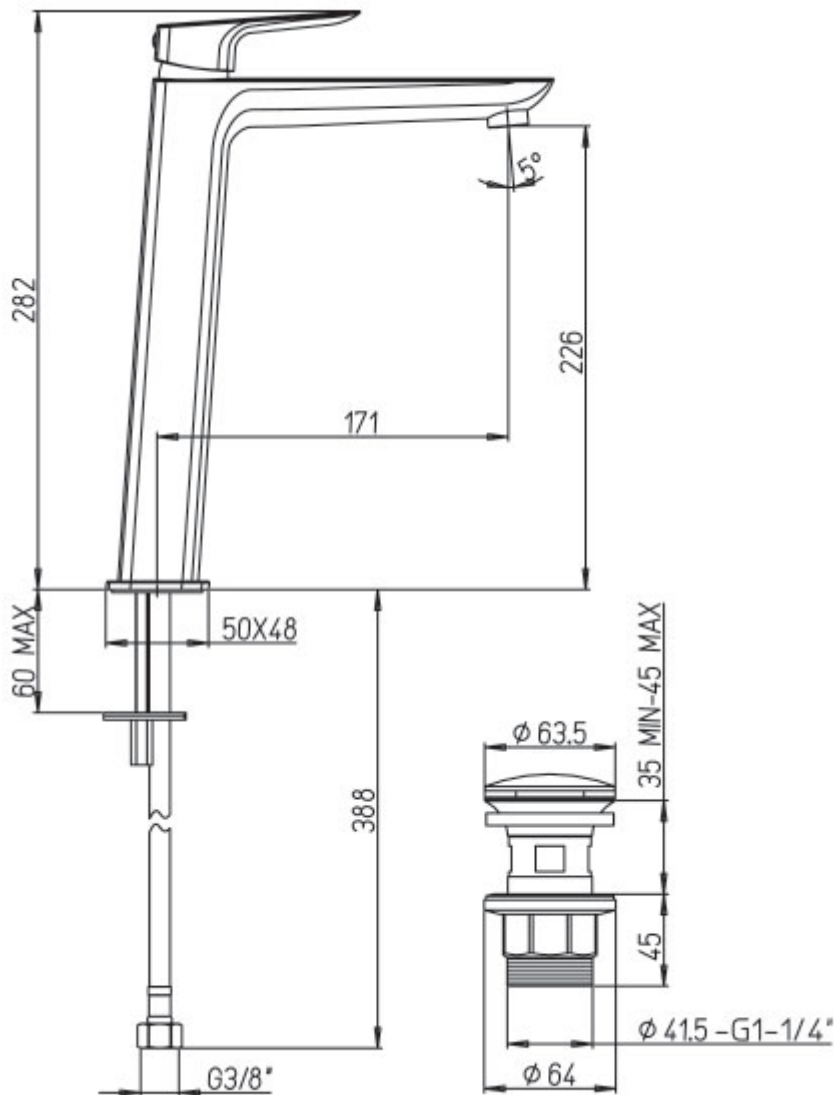

'Nove' Single Lever Basin Mixer

£191.68

Excl. Tax: £159.73

Product Images

Short Description

The 'Nove' 4422C is a solid brass, chrome plated, single lever basin mixer. Supplied with a pop-up waste.

Description

Additional Information

Spout Height (mm)	226.00
Max. Counter Top Thickness (mm)	60.00
Wall Mounted	No
Weight (kg)	2.350000
Manufacturer	Paini
Finish	Chrome