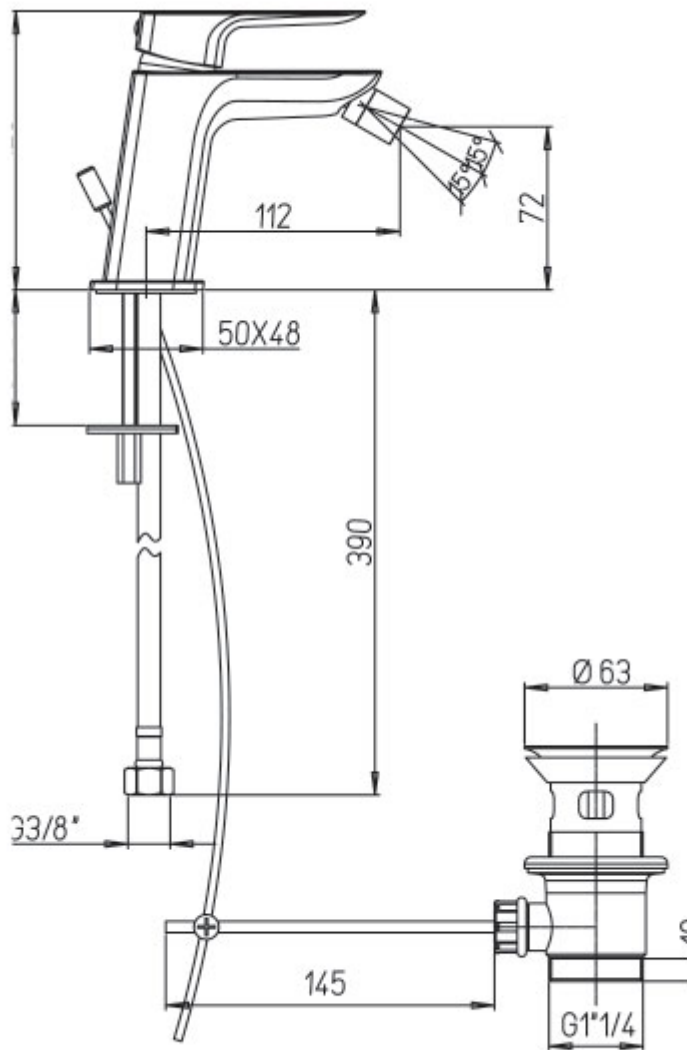

'Nove' Single Lever Bidet Mixer

£113.33

Excl. Tax: £94.44

Product Images

Short Description

The 'Nove' 4423C is a solid brass, chrome plated, single lever bidet mixer. Supplied with a pop-up waste.

Description

Additional Information

Spout Height (mm)	72.00
Max. Counter Top Thickness (mm)	60.00
Wall Mounted	No
Weight (kg)	1.450000
Manufacturer	Paini
Finish	Chrome